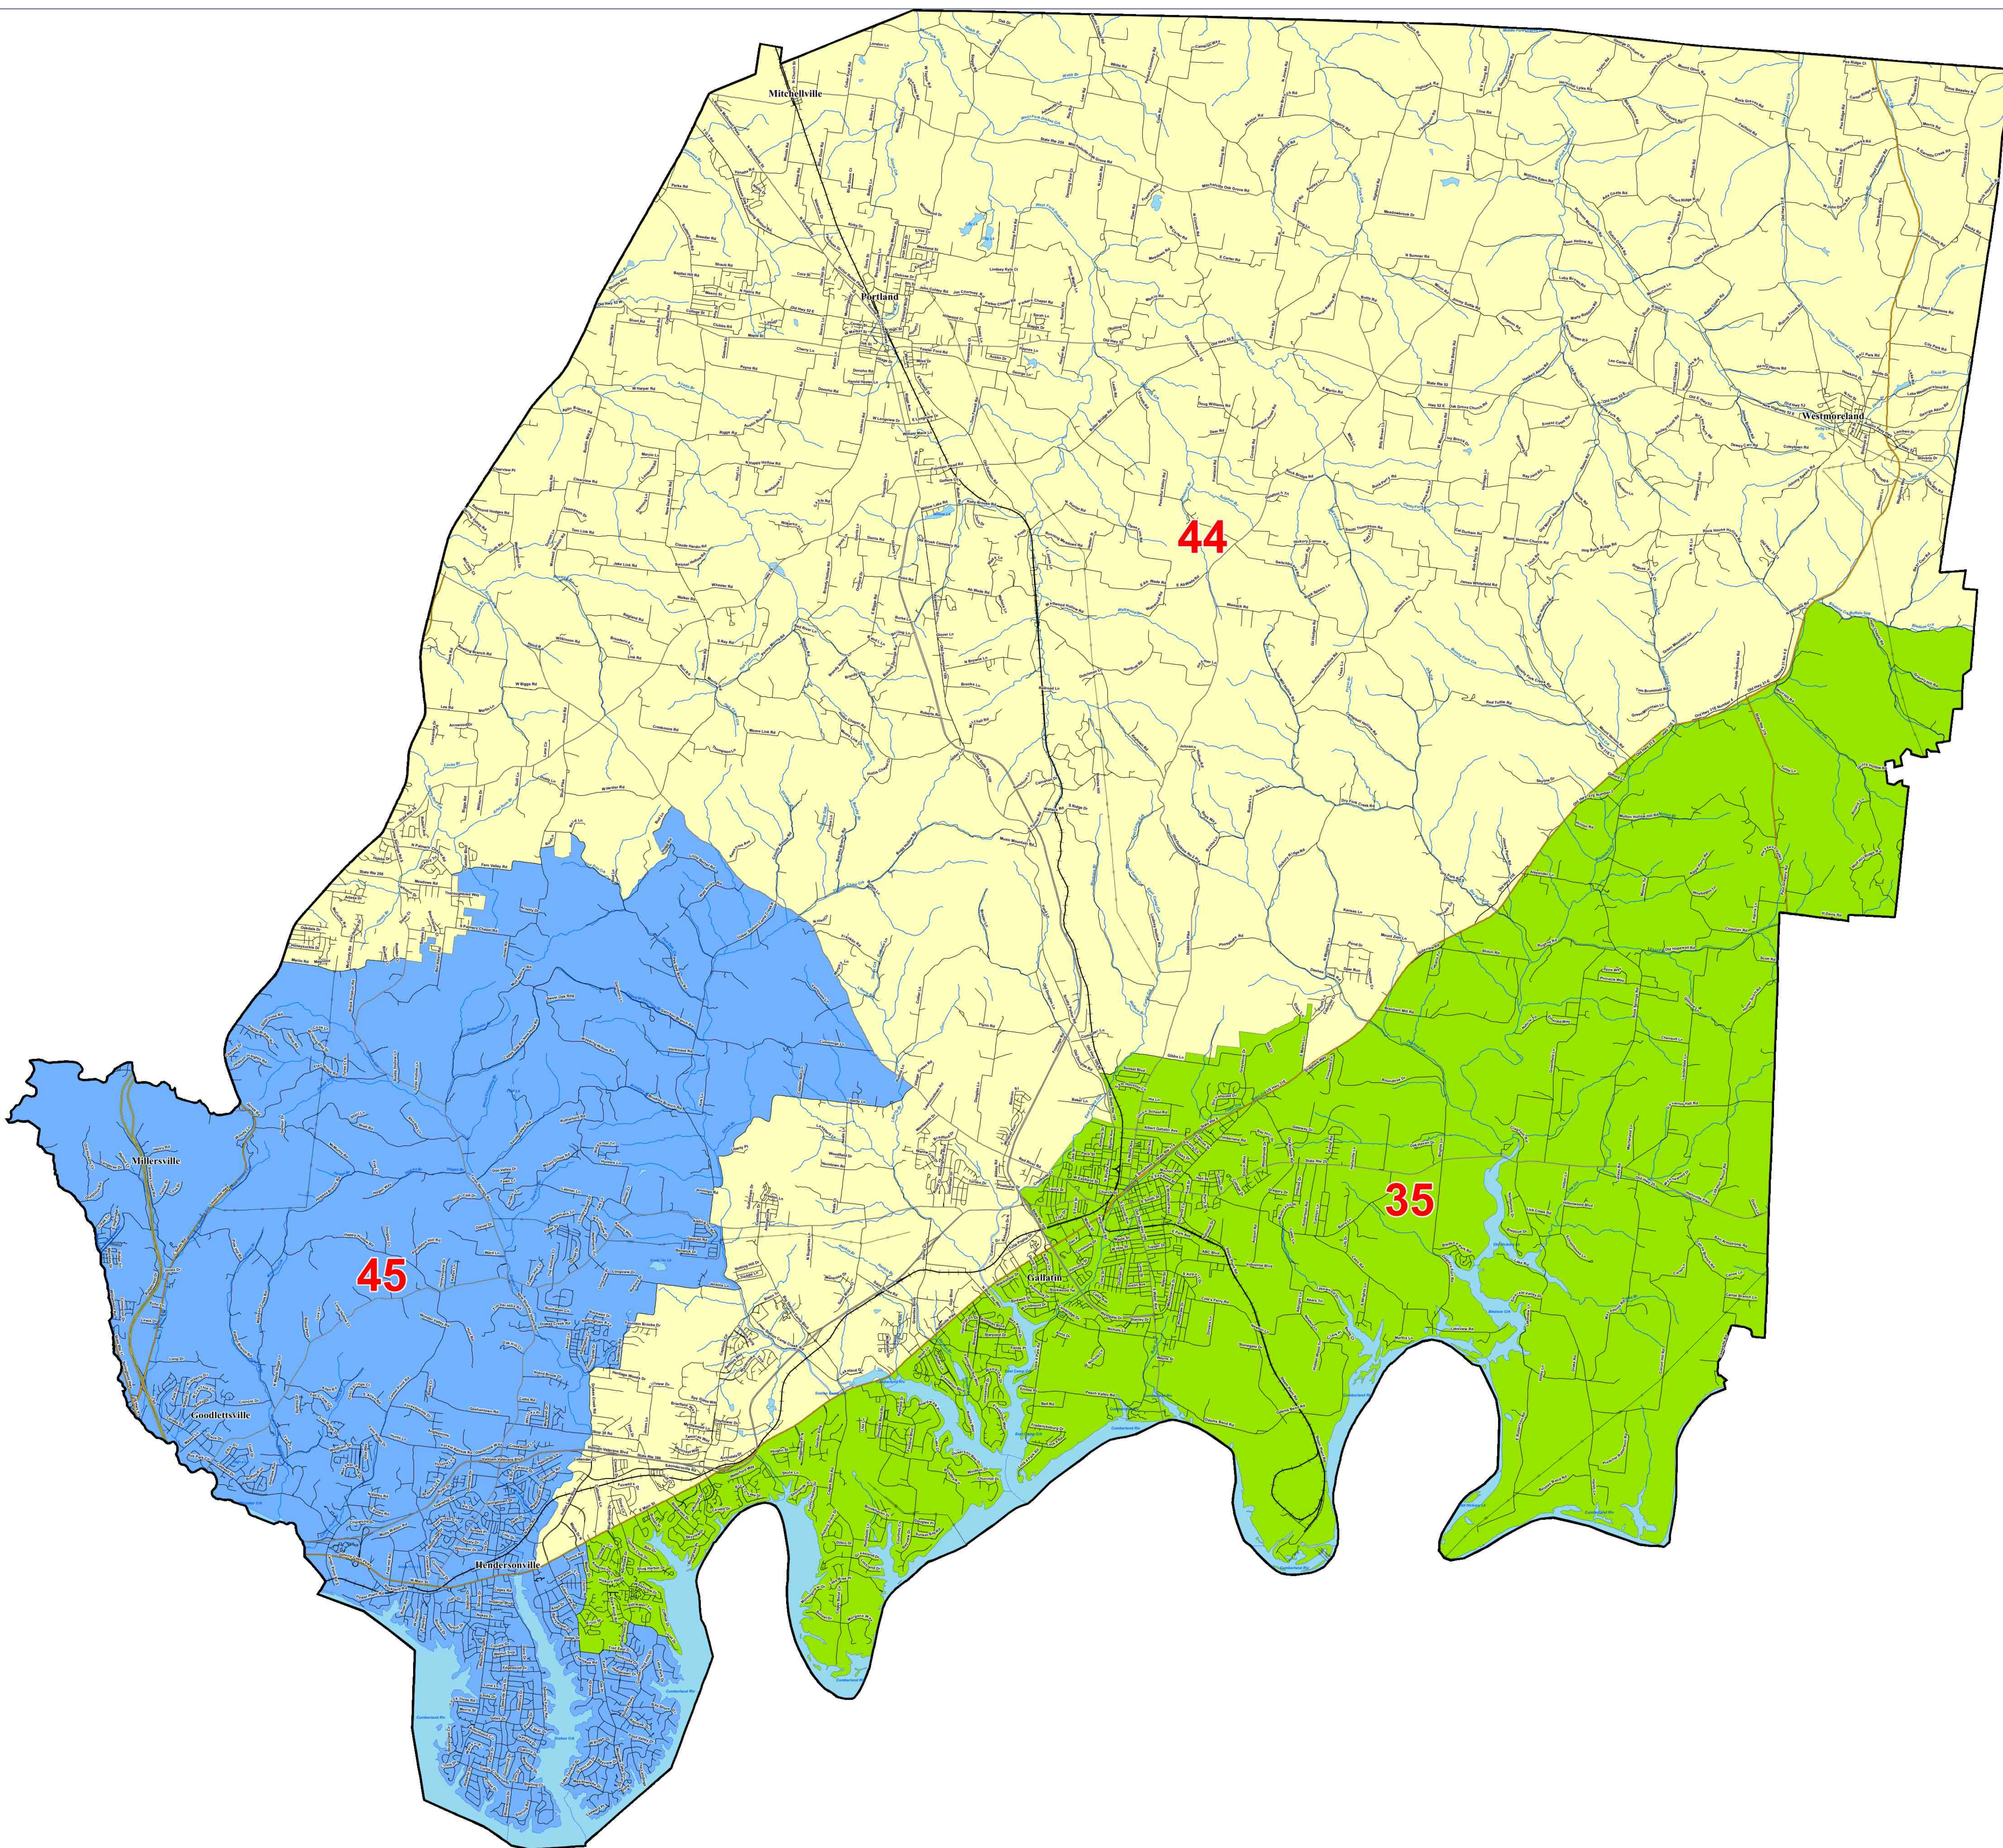

House Districts

- Interstates
- U.S. Highway
- Slate Highway
- Local Roads
- Railroads
- Creeks / Stream
- Powerline
- Lakes / Rivers
- City, Town
- House District
- Precinct ID Number

Cordell Hull Building
425 Rep. John Lewis Way N | Nashville, Tennessee 37243-1402
P: 615.401.7773 | F: 615.532.5279

Created on: 1/27/2022