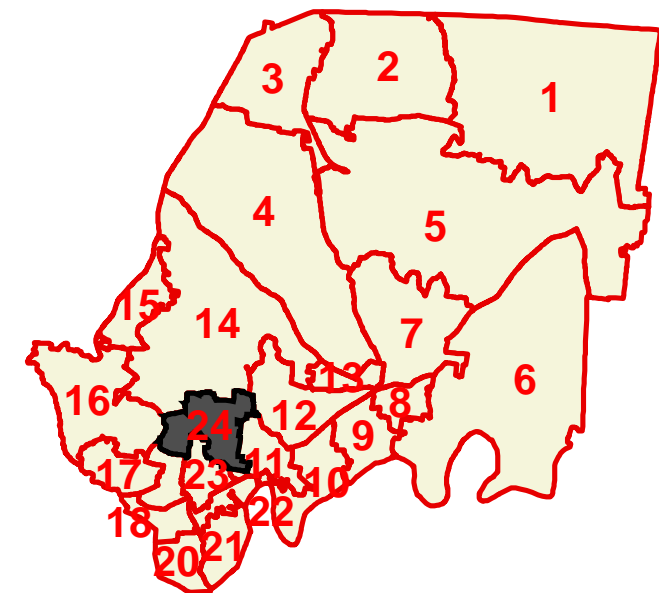

Sumner County County Commission District 22

- County Commission District
- Interstates
- U.S. Highway
- State Highway
- Local Roads
- Railroads
- Pipeline (Incomplete)
- Powerline (Incomplete)
- Stream
- Lakes / Rivers
- City, Town**
- Gallatin
- Goodlettsville
- Hendersonville
- Millersville
- Mitchellville
- Portland
- Westmoreland
- White House
- County

Created On: 12/8/2021

Sumner County County Commission District 23

- County Commission District
- Interstates
- U.S. Highway
- State Highway
- Local Roads
- Railroads
- Pipeline (Incomplete)
- Powerline (Incomplete)
- Stream
- Lakes / Rivers
- City, Town**
- Gallatin
- Goodlettsville
- Hendersonville
- Millersville
- Mitchellville
- Portland
- Westmoreland
- White House
- County

Created On: 12/8/2021

Sumner County County Commission District 24

- County Commission District
- Interstates
- U.S. Highway
- State Highway
- Local Roads
- Railroads
- Pipeline (Incomplete)
- Powerline (Incomplete)
- Stream
- Lakes / Rivers
- City, Town**
- Gallatin
- Goodlettsville
- Hendersonville
- Millersville
- Mitchellville
- Portland
- Westmoreland
- White House
- County