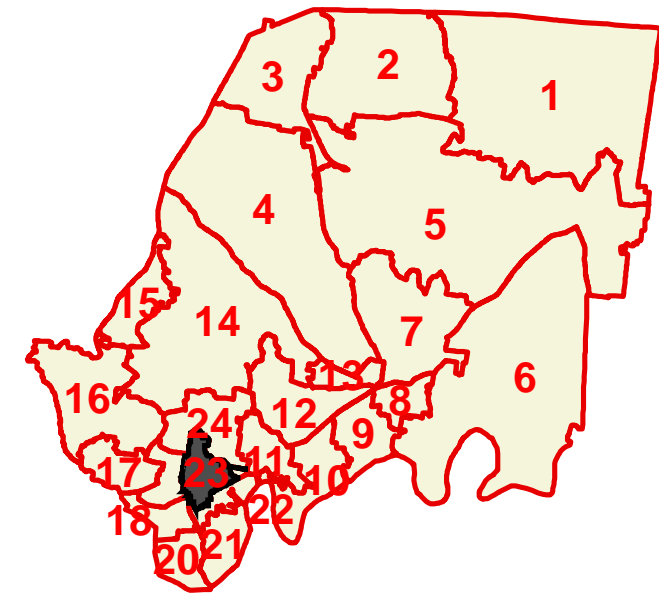

20

Hendersonville

Sumner County County Commission District 21

- County Commission District
- Interstates
- U.S. Highway
- State Highway
- Local Roads
- Railroads
- Pipeline (Incomplete)
- Powerline (Incomplete)
- Stream
- Lakes / Rivers
- City, Town**
- Gallatin
- Goodlettsville
- Hendersonville
- Millersville
- Mitchellville
- Portland
- Westmoreland
- White House
- County

Sumner County County Commission District 22

- County Commission District
- Interstates
- U.S. Highway
- State Highway
- Local Roads
- Railroads
- Pipeline (Incomplete)
- Powerline (Incomplete)
- Stream
- Lakes / Rivers
- City, Town**
- Gallatin
- Goodlettsville
- Hendersonville
- Millersville
- Mitchellville
- Portland
- Westmoreland
- White House
- County

Created On: 12/8/2021

Sumner County County Commission District 23

- County Commission District
- Interstates
- U.S. Highway
- State Highway
- Local Roads
- Railroads
- Pipeline (Incomplete)
- Powerline (Incomplete)
- Stream
- Lakes / Rivers
- City, Town**
- Gallatin
- Goodlettsville
- Hendersonville
- Millersville
- Mitchellville
- Portland
- Westmoreland
- White House
- County