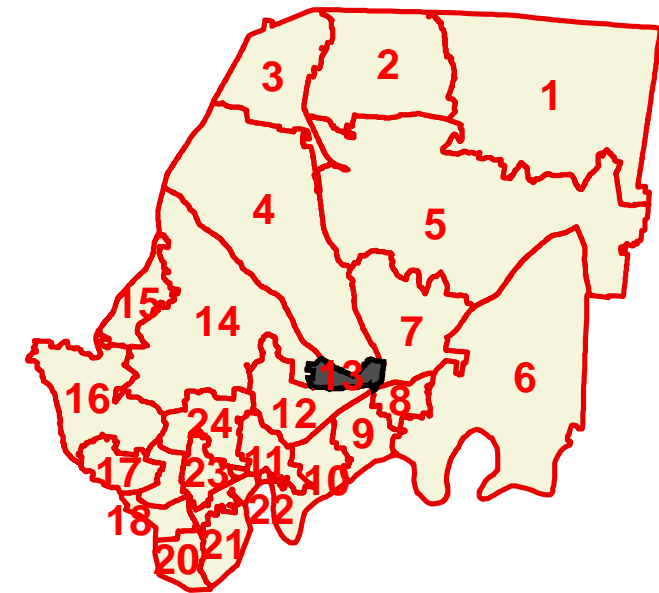

Created On: 12/8/2021

Sumner County County Commission District 11

- County Commission District
- Interstates
- U.S. Highway
- State Highway
- Local Roads
- Railroads
- Pipeline (Incomplete)
- Powerline (Incomplete)
- Stream
- Lakes / Rivers
- City, Town**
- Gallatin
- Goodlettsville
- Hendersonville
- Millersville
- Mitchellville
- Portland
- Westmoreland
- White House
- County

Created On: 12/8/2021

Sumner County County Commission District 12

- County Commission District
- Interstates
- U.S. Highway
- State Highway
- Local Roads
- Railroads
- Pipeline (Incomplete)
- Powerline (Incomplete)
- Stream
- Lakes / Rivers
- City, Town**
- Gallatin
- Goodlettsville
- Hendersonville
- Millersville
- Mitchellville
- Portland
- Westmoreland
- White House
- County

Created On: 12/8/2021

Sumner County County Commission District 13

- County Commission District
- Interstates
- U.S. Highway
- State Highway
- Local Roads
- Railroads
- Pipeline (Incomplete)
- Powerline (Incomplete)
- Stream
- Lakes / Rivers
- City, Town**
- Gallatin
- Goodlettsville
- Hendersonville
- Millersville
- Mitchellville
- Portland
- Westmoreland
- White House
- County