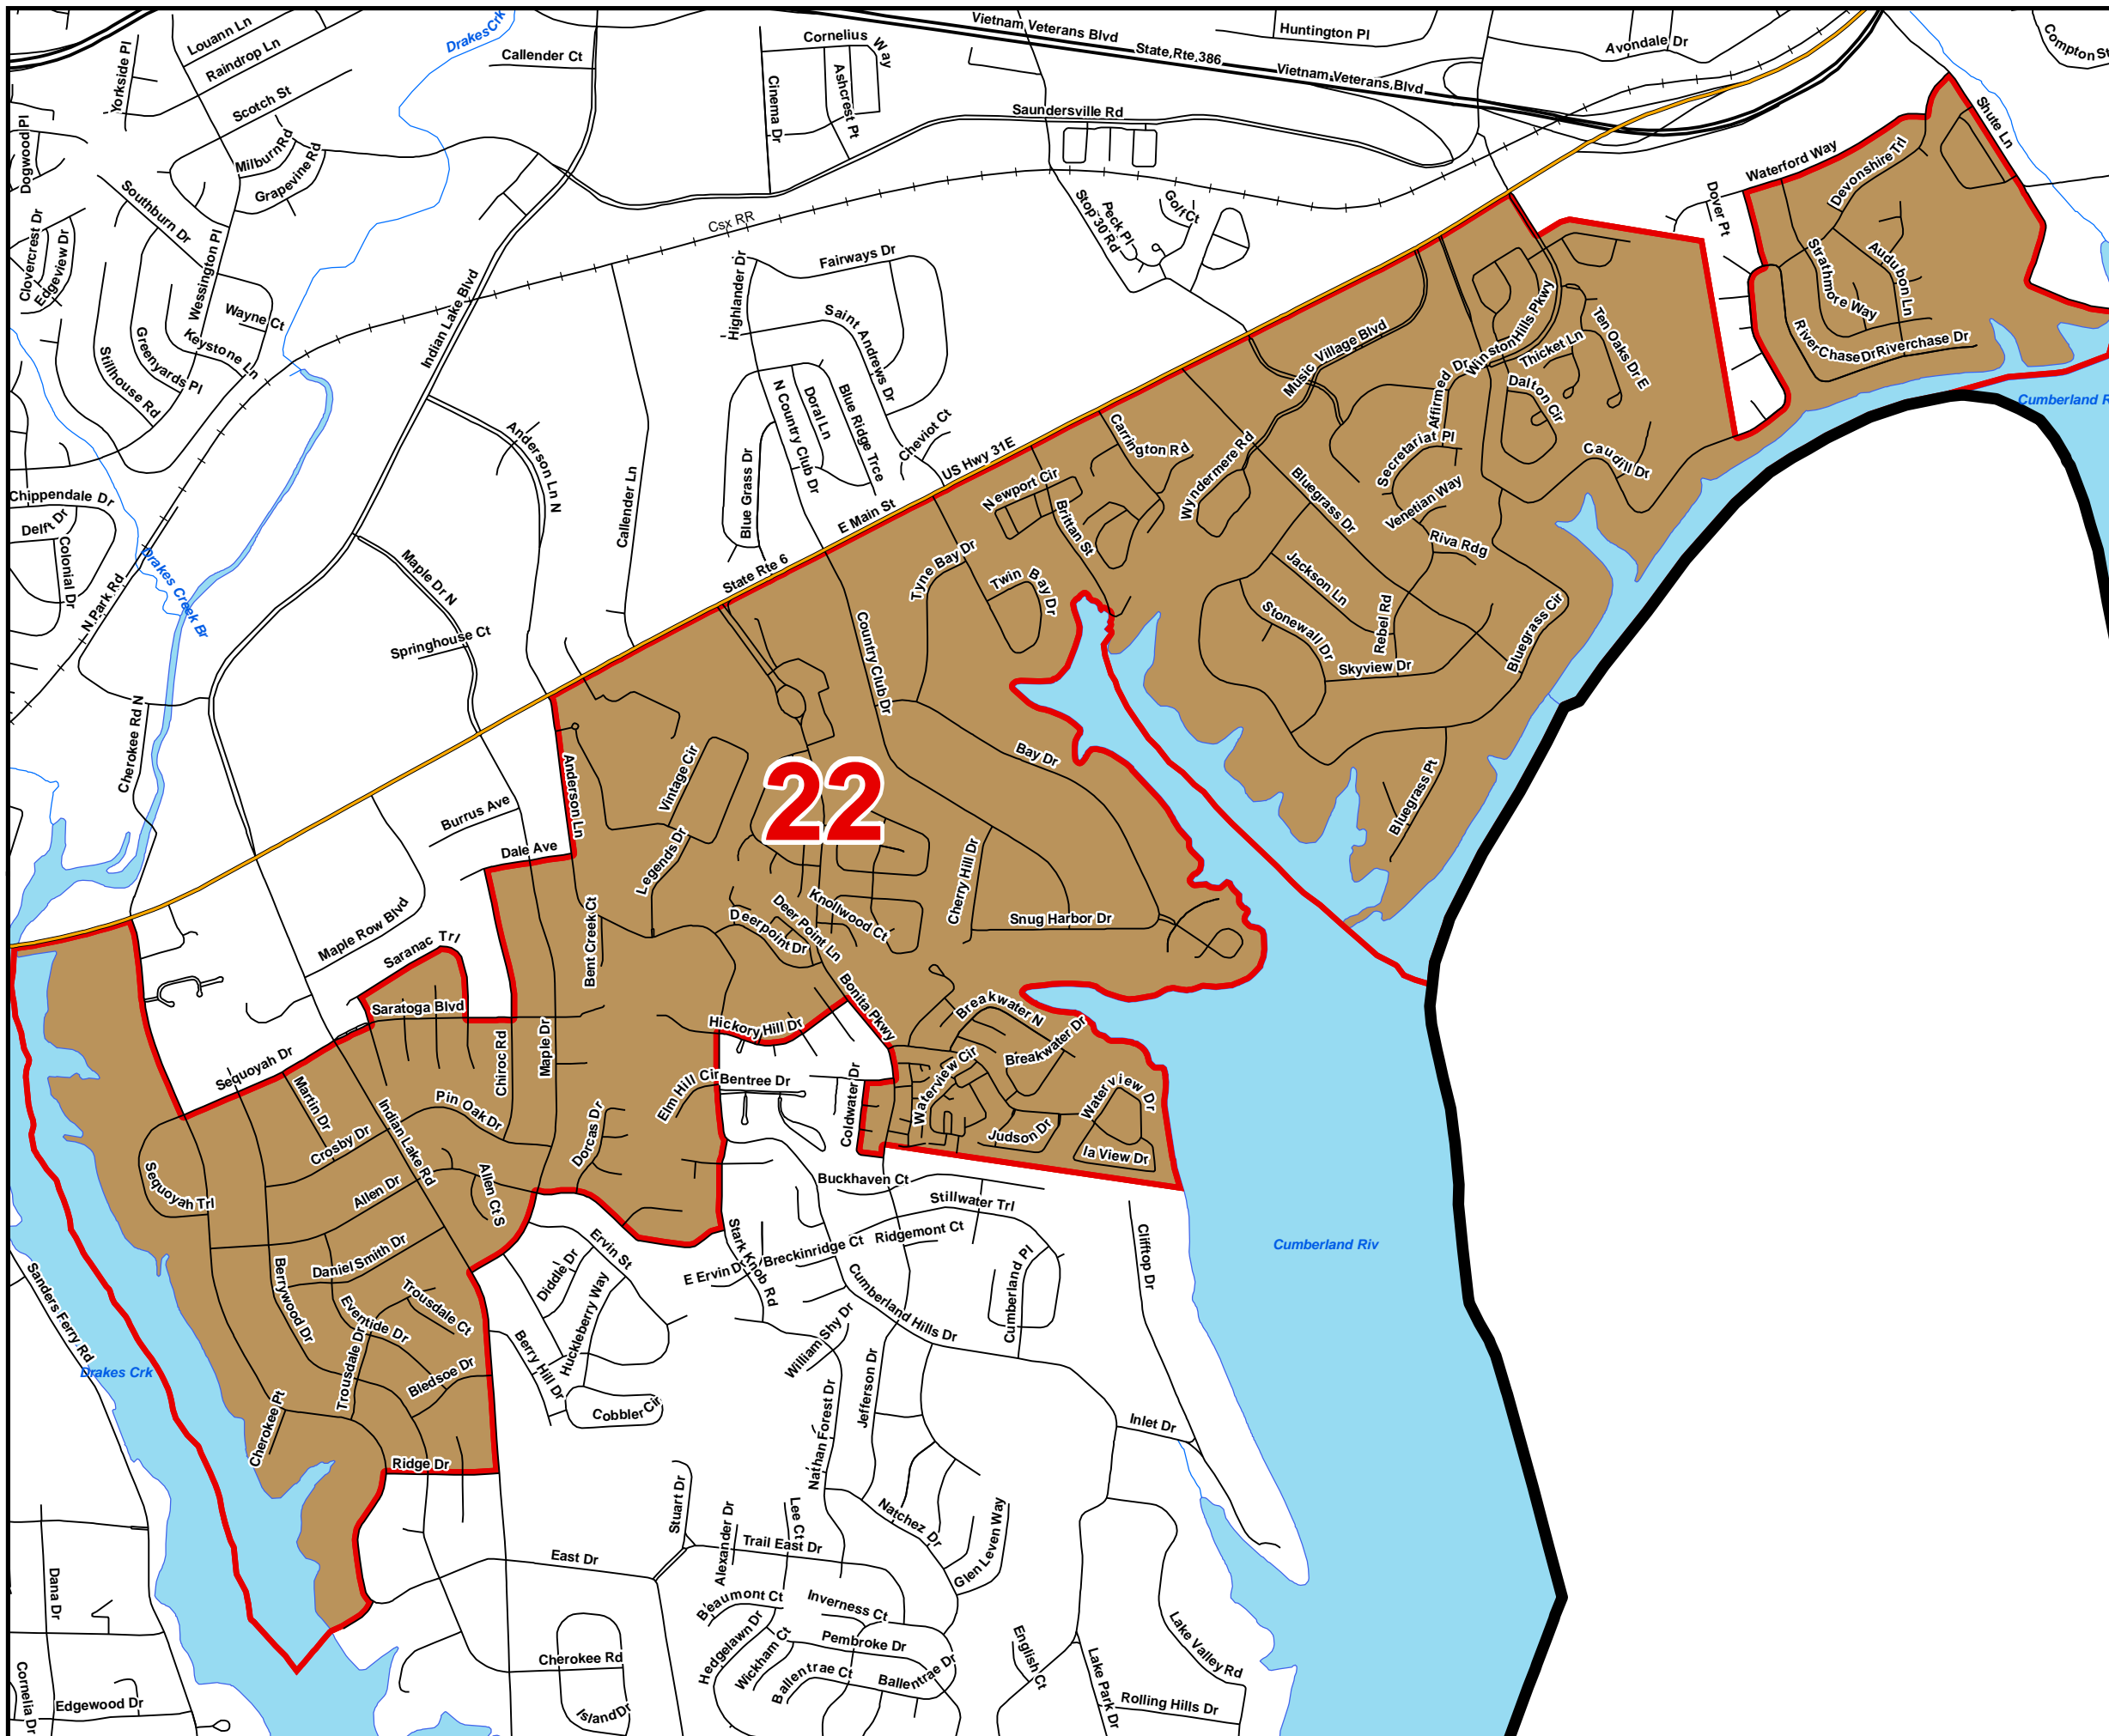

Sumner County County Commission District 22