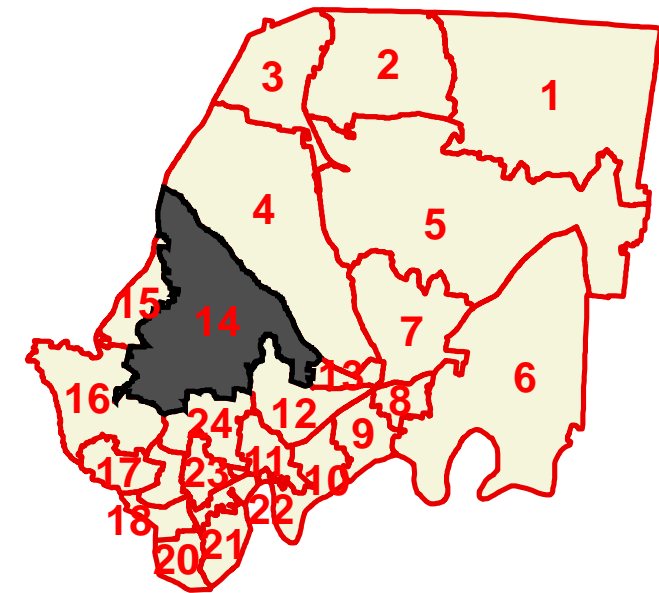

Created On: 12/8/2021

Sumner County County Commission District 12

- County Commission District
- Interstates
- U.S. Highway
- State Highway
- Local Roads
- Railroads
- Pipeline (Incomplete)
- Powerline (Incomplete)
- Stream
- Lakes / Rivers
- City, Town**
- Gallatin
- Goodlettsville
- Hendersonville
- Millersville
- Mitchellville
- Portland
- Westmoreland
- White House
- County

Created On: 12/8/2021

Sumner County County Commission District 13

- County Commission District
- Interstates
- U.S. Highway
- State Highway
- Local Roads
- Railroads
- Pipeline (Incomplete)
- Powerline (Incomplete)
- Stream
- Lakes / Rivers
- City, Town**
- Gallatin
- Goodlettsville
- Hendersonville
- Millersville
- Mitchellville
- Portland
- Westmoreland
- White House
- County

Created On: 12/8/2021

Sumner County County Commission District 14

- County Commission District
- Interstates
- U.S. Highway
- State Highway
- Local Roads
- Railroads
- Pipeline (Incomplete)
- Powerline (Incomplete)
- Stream
- Lakes / Rivers
- City, Town**
- Gallatin
- Goodlettsville
- Hendersonville
- Millersville
- Mitchellville
- Portland
- Westmoreland
- White House
- County