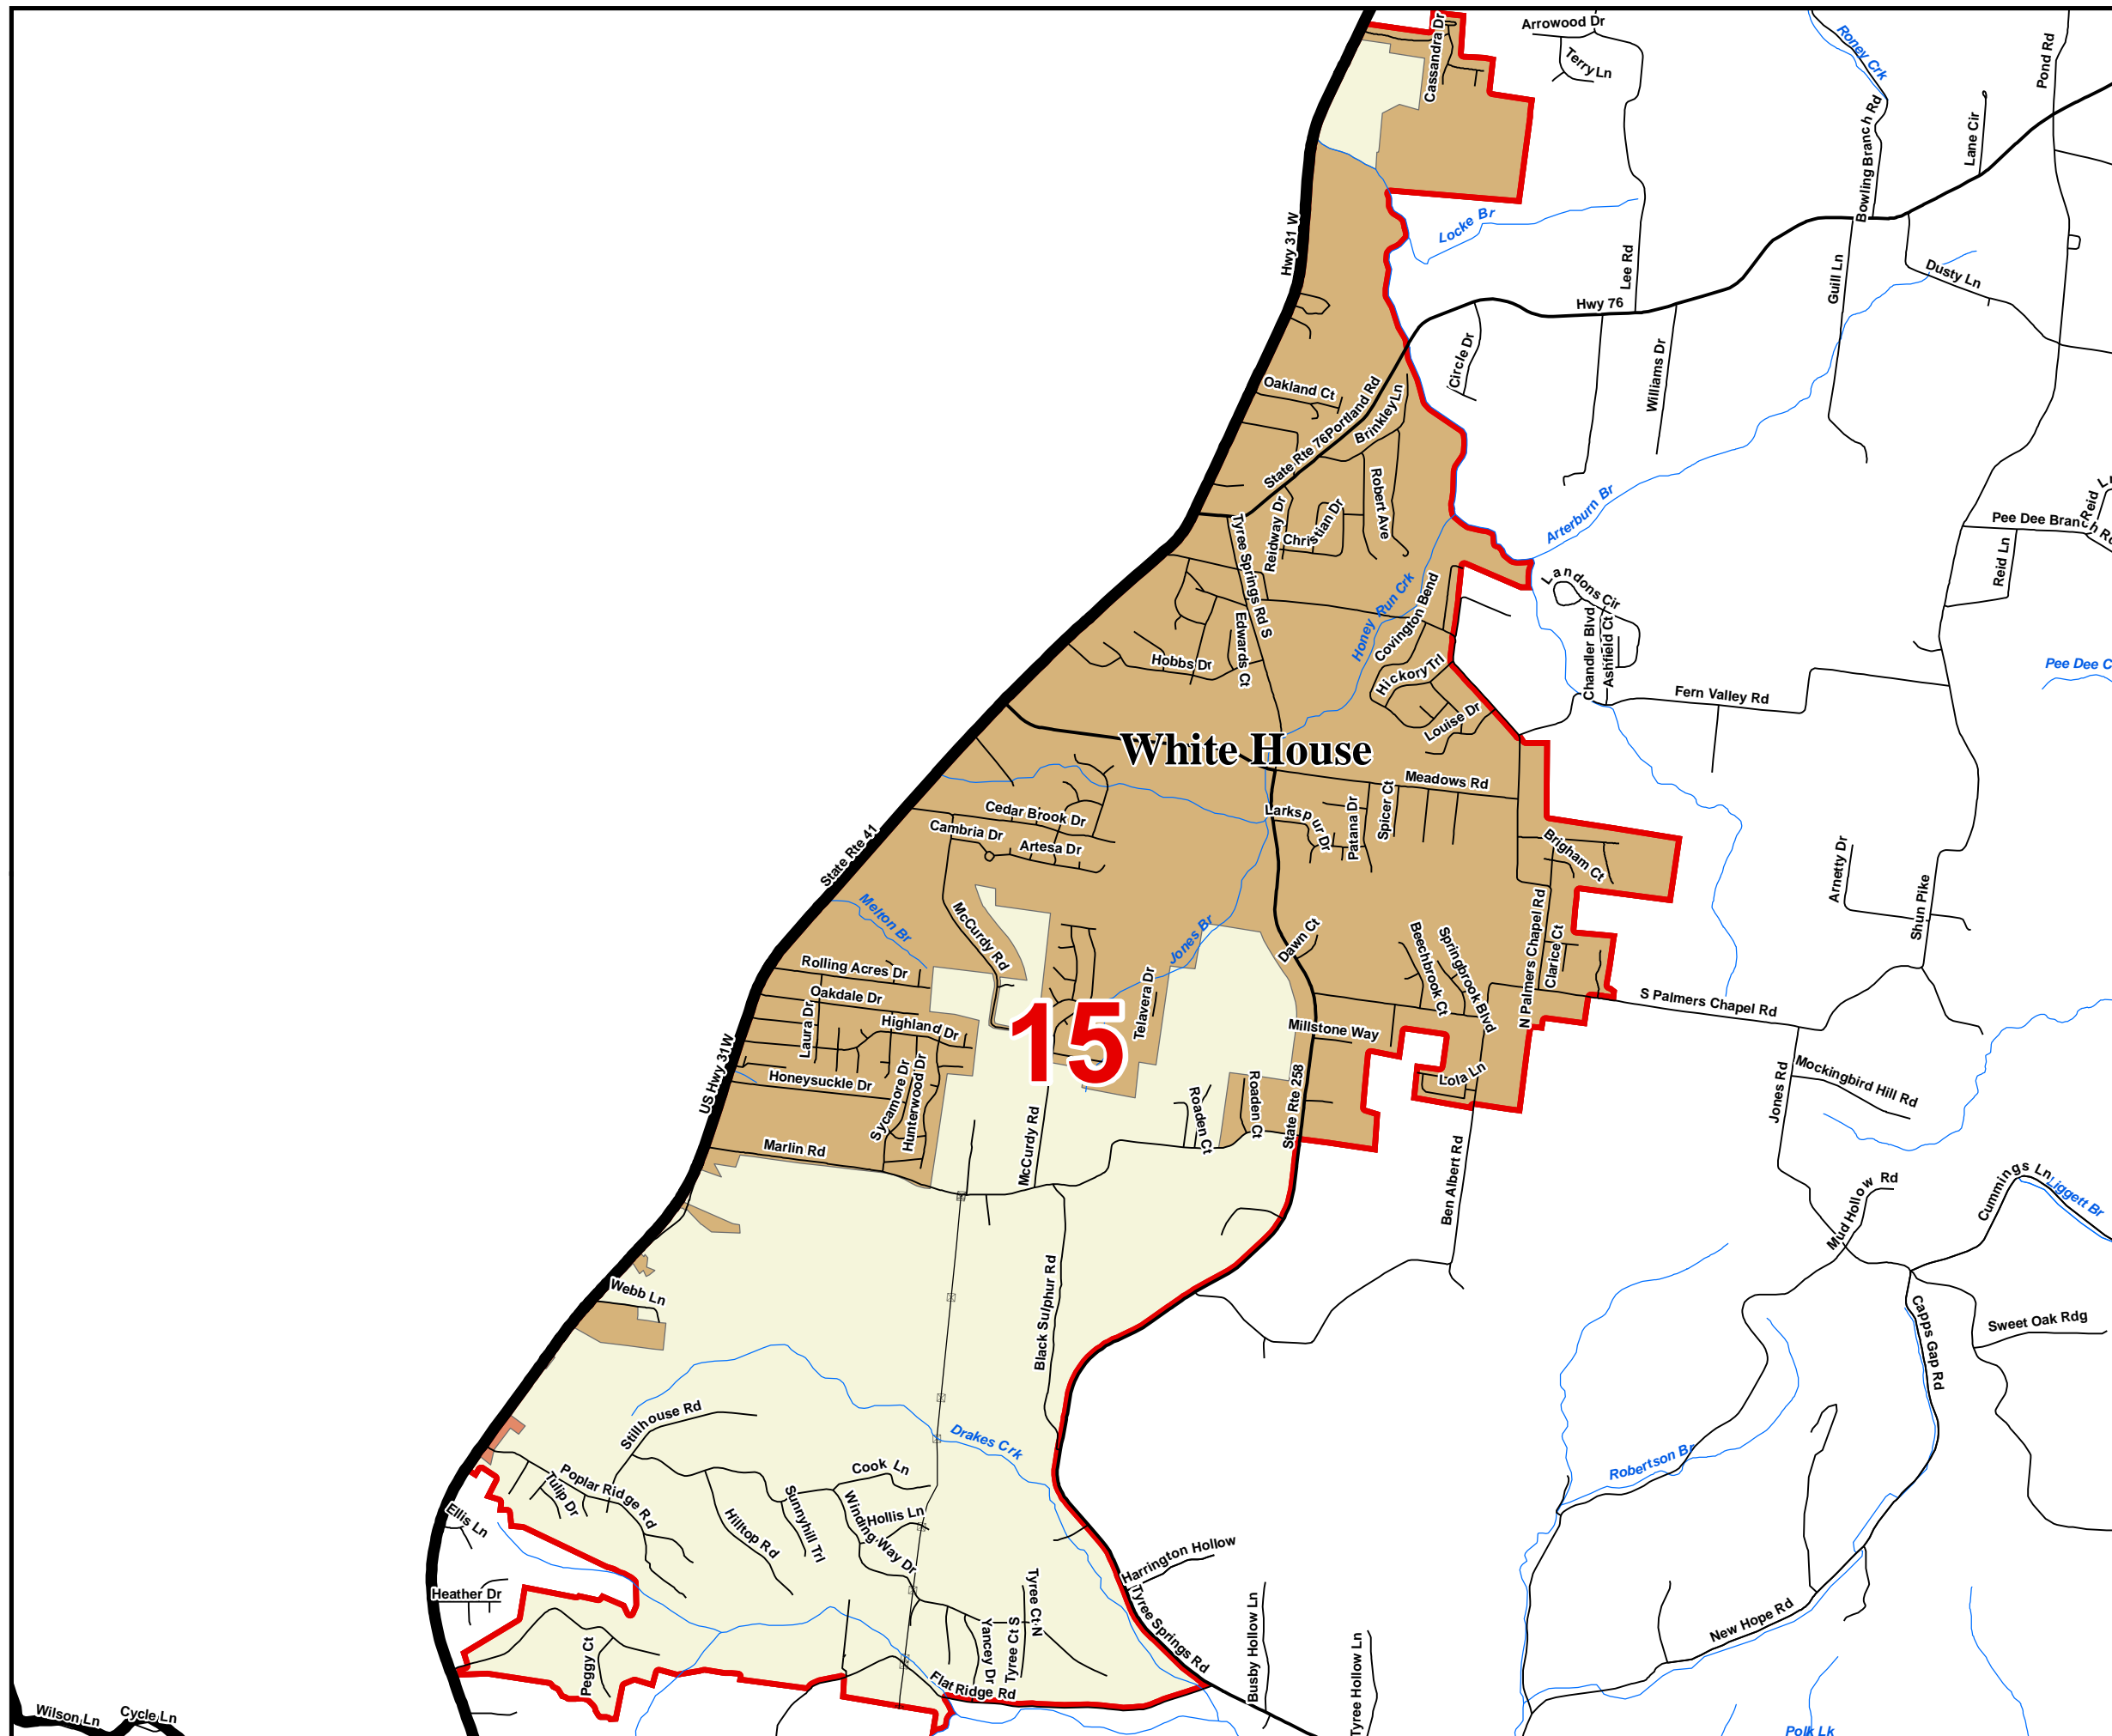

Sumner County County Commission District 15