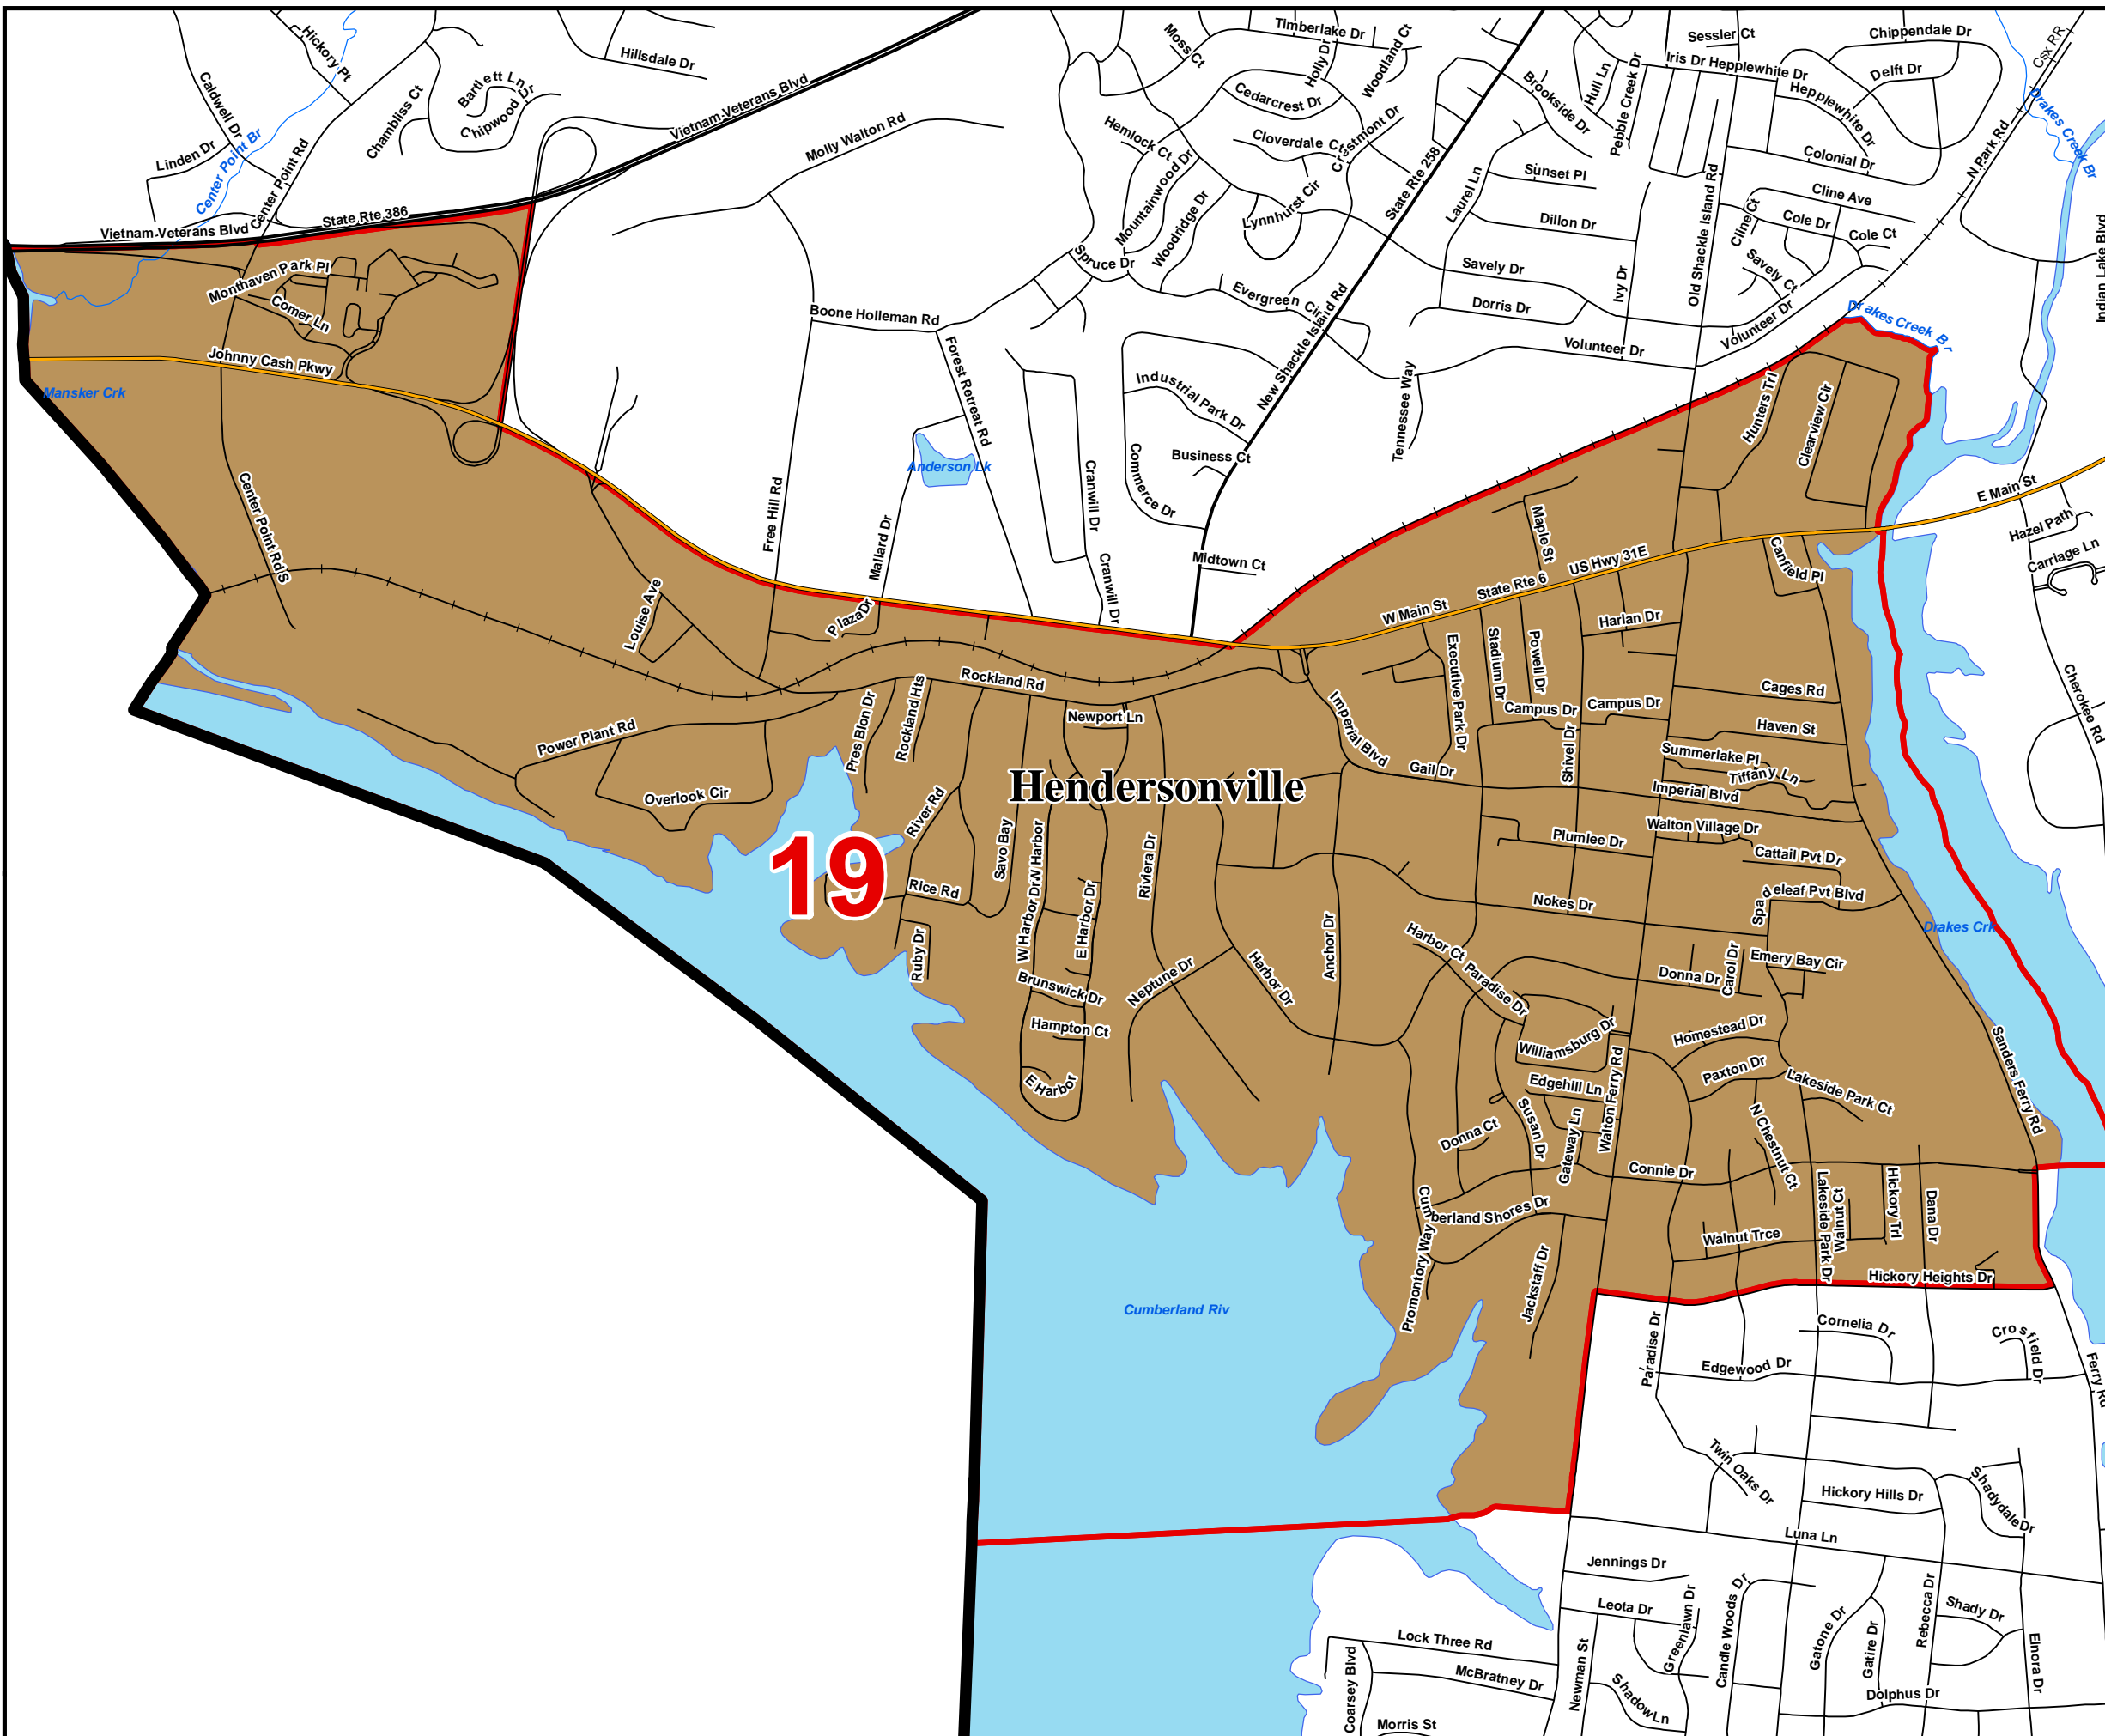

Sumner County County Commission District 19