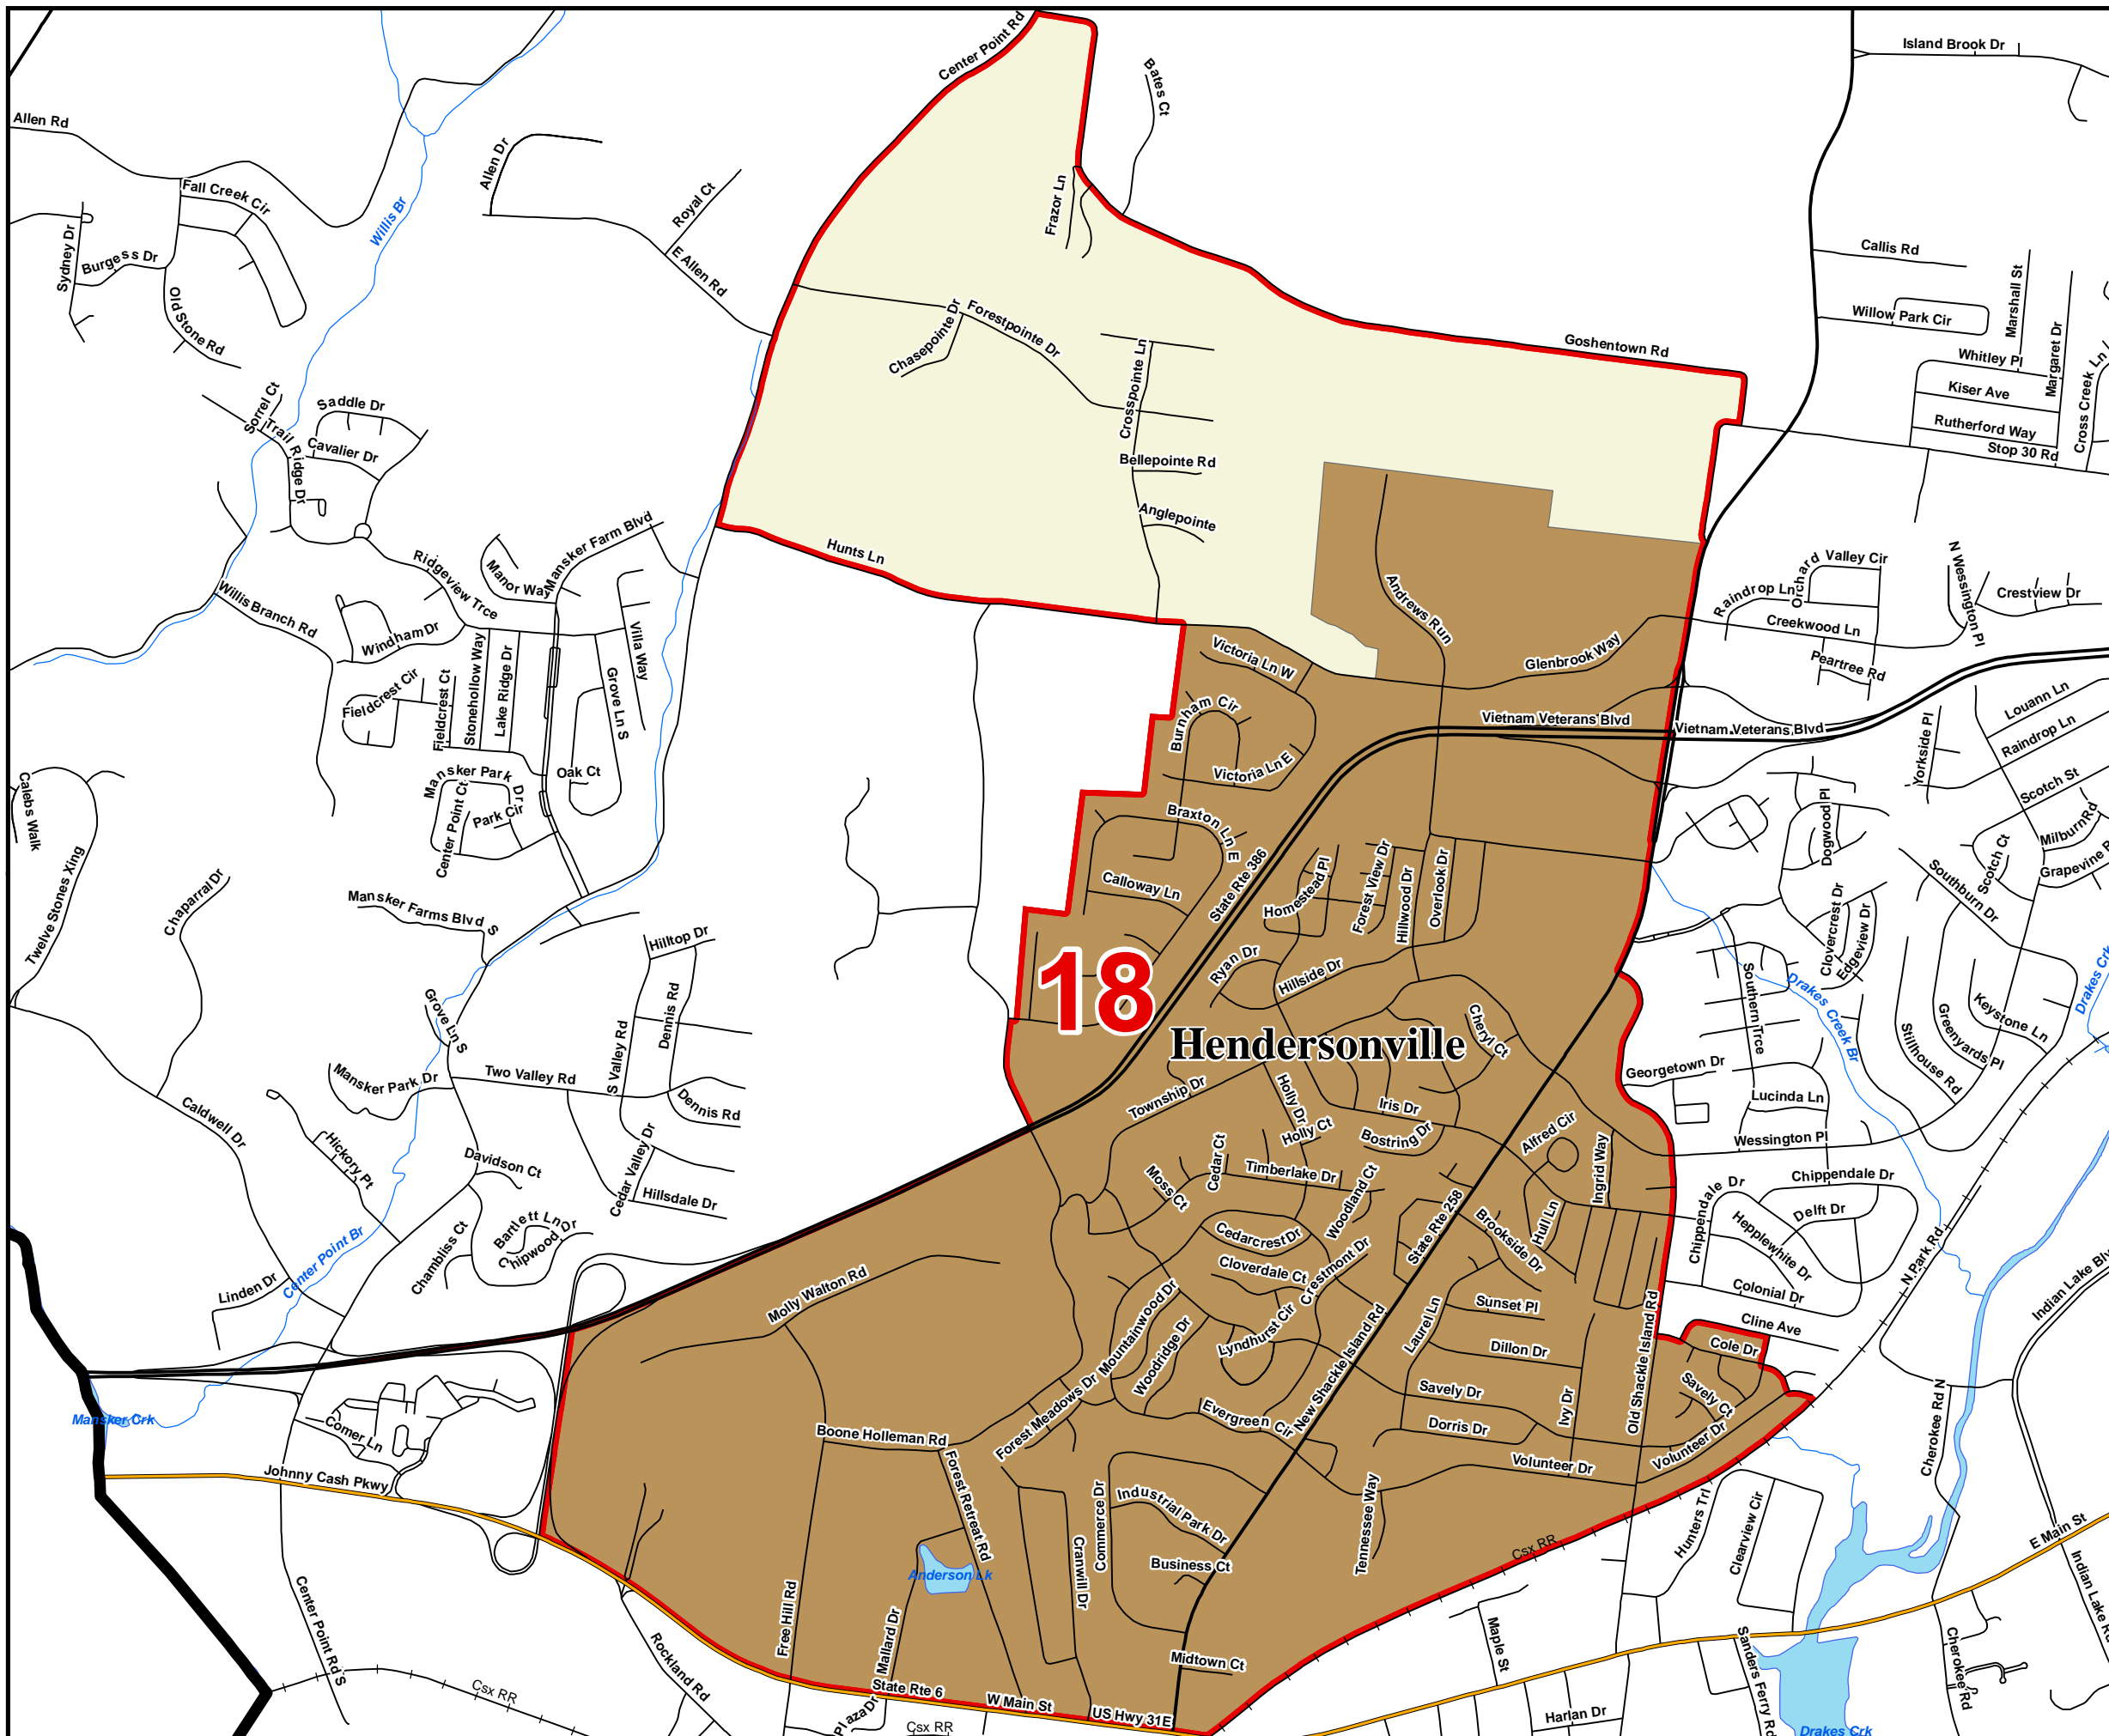

Sumner County

County Commission District 18