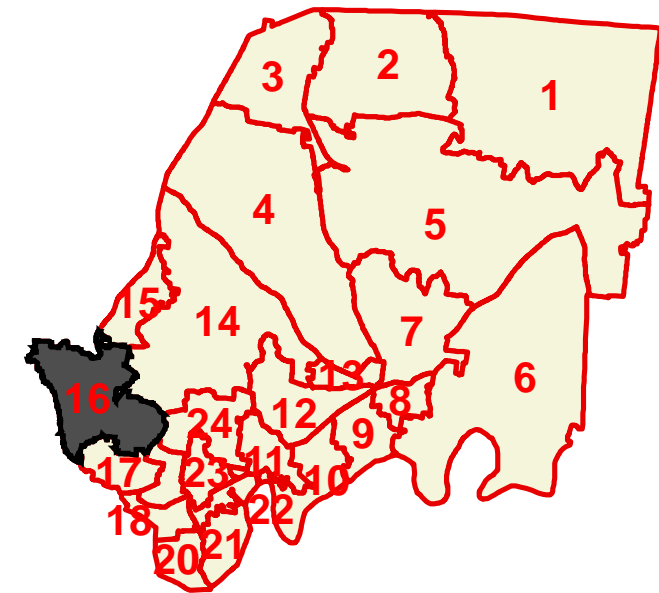

Created On: 12/8/2021

Sumner County County Commission District 14

- County Commission District
- Interstates
- U.S. Highway
- State Highway
- Local Roads
- Railroads
- Pipeline (Incomplete)
- Powerline (Incomplete)
- Stream
- Lakes / Rivers
- City, Town**
- Gallatin
- Goodlettsville
- Hendersonville
- Millersville
- Mitchellville
- Portland
- Westmoreland
- White House
- County

Created On: 12/8/2021

Sumner County County Commission District 15

- County Commission District
- Interstates
- U.S. Highway
- State Highway
- Local Roads
- Railroads
- Pipeline (Incomplete)
- Powerline (Incomplete)
- Stream
- Lakes / Rivers
- City, Town**
- Gallatin
- Goodlettsville
- Hendersonville
- Millersville
- Mitchellville
- Portland
- Westmoreland
- White House
- County

Created On: 12/8/2021

Sumner County

County Commission District 16

- County Commission District
- Interstates
- U.S. Highway
- State Highway
- Local Roads
- Railroads
- Pipeline (Incomplete)
- Powerline (Incomplete)
- Stream
- Lakes / Rivers
- City, Town**
- Gallatin
- Goodlettsville
- Hendersonville
- Millersville
- Mitchellville
- Portland
- Westmoreland
- White House
- County