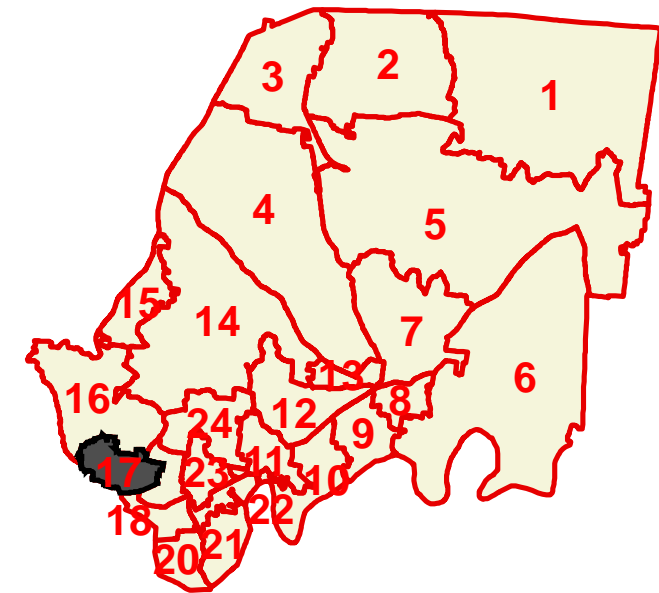

Created On: 12/8/2021

Sumner County County Commission District 15

- County Commission District
- Interstates
- U.S. Highway
- State Highway
- Local Roads
- Railroads
- Pipeline (Incomplete)
- Powerline (Incomplete)
- Stream
- Lakes / Rivers
- City, Town**
- Gallatin
- Goodlettsville
- Hendersonville
- Millersville
- Mitchellville
- Portland
- Westmoreland
- White House
- County

Created On: 12/8/2021

Sumner County

County Commission District 16

- County Commission District
- Interstates
- U.S. Highway
- State Highway
- Local Roads
- Railroads
- Pipeline (Incomplete)
- Powerline (Incomplete)
- Stream
- Lakes / Rivers
- City, Town**
- Gallatin
- Goodlettsville
- Hendersonville
- Millersville
- Mitchellville
- Portland
- Westmoreland
- White House
- County

Created On: 12/8/2021

Sumner County County Commission District 17

- County Commission District
- Interstates
- U.S. Highway
- State Highway
- Local Roads
- Railroads
- Pipeline (Incomplete)
- Powerline (Incomplete)
- Stream
- Lakes / Rivers
- City, Town**
- Gallatin
- Goodlettsville
- Hendersonville
- Millersville
- Mitchellville
- Portland
- Westmoreland
- White House
- County