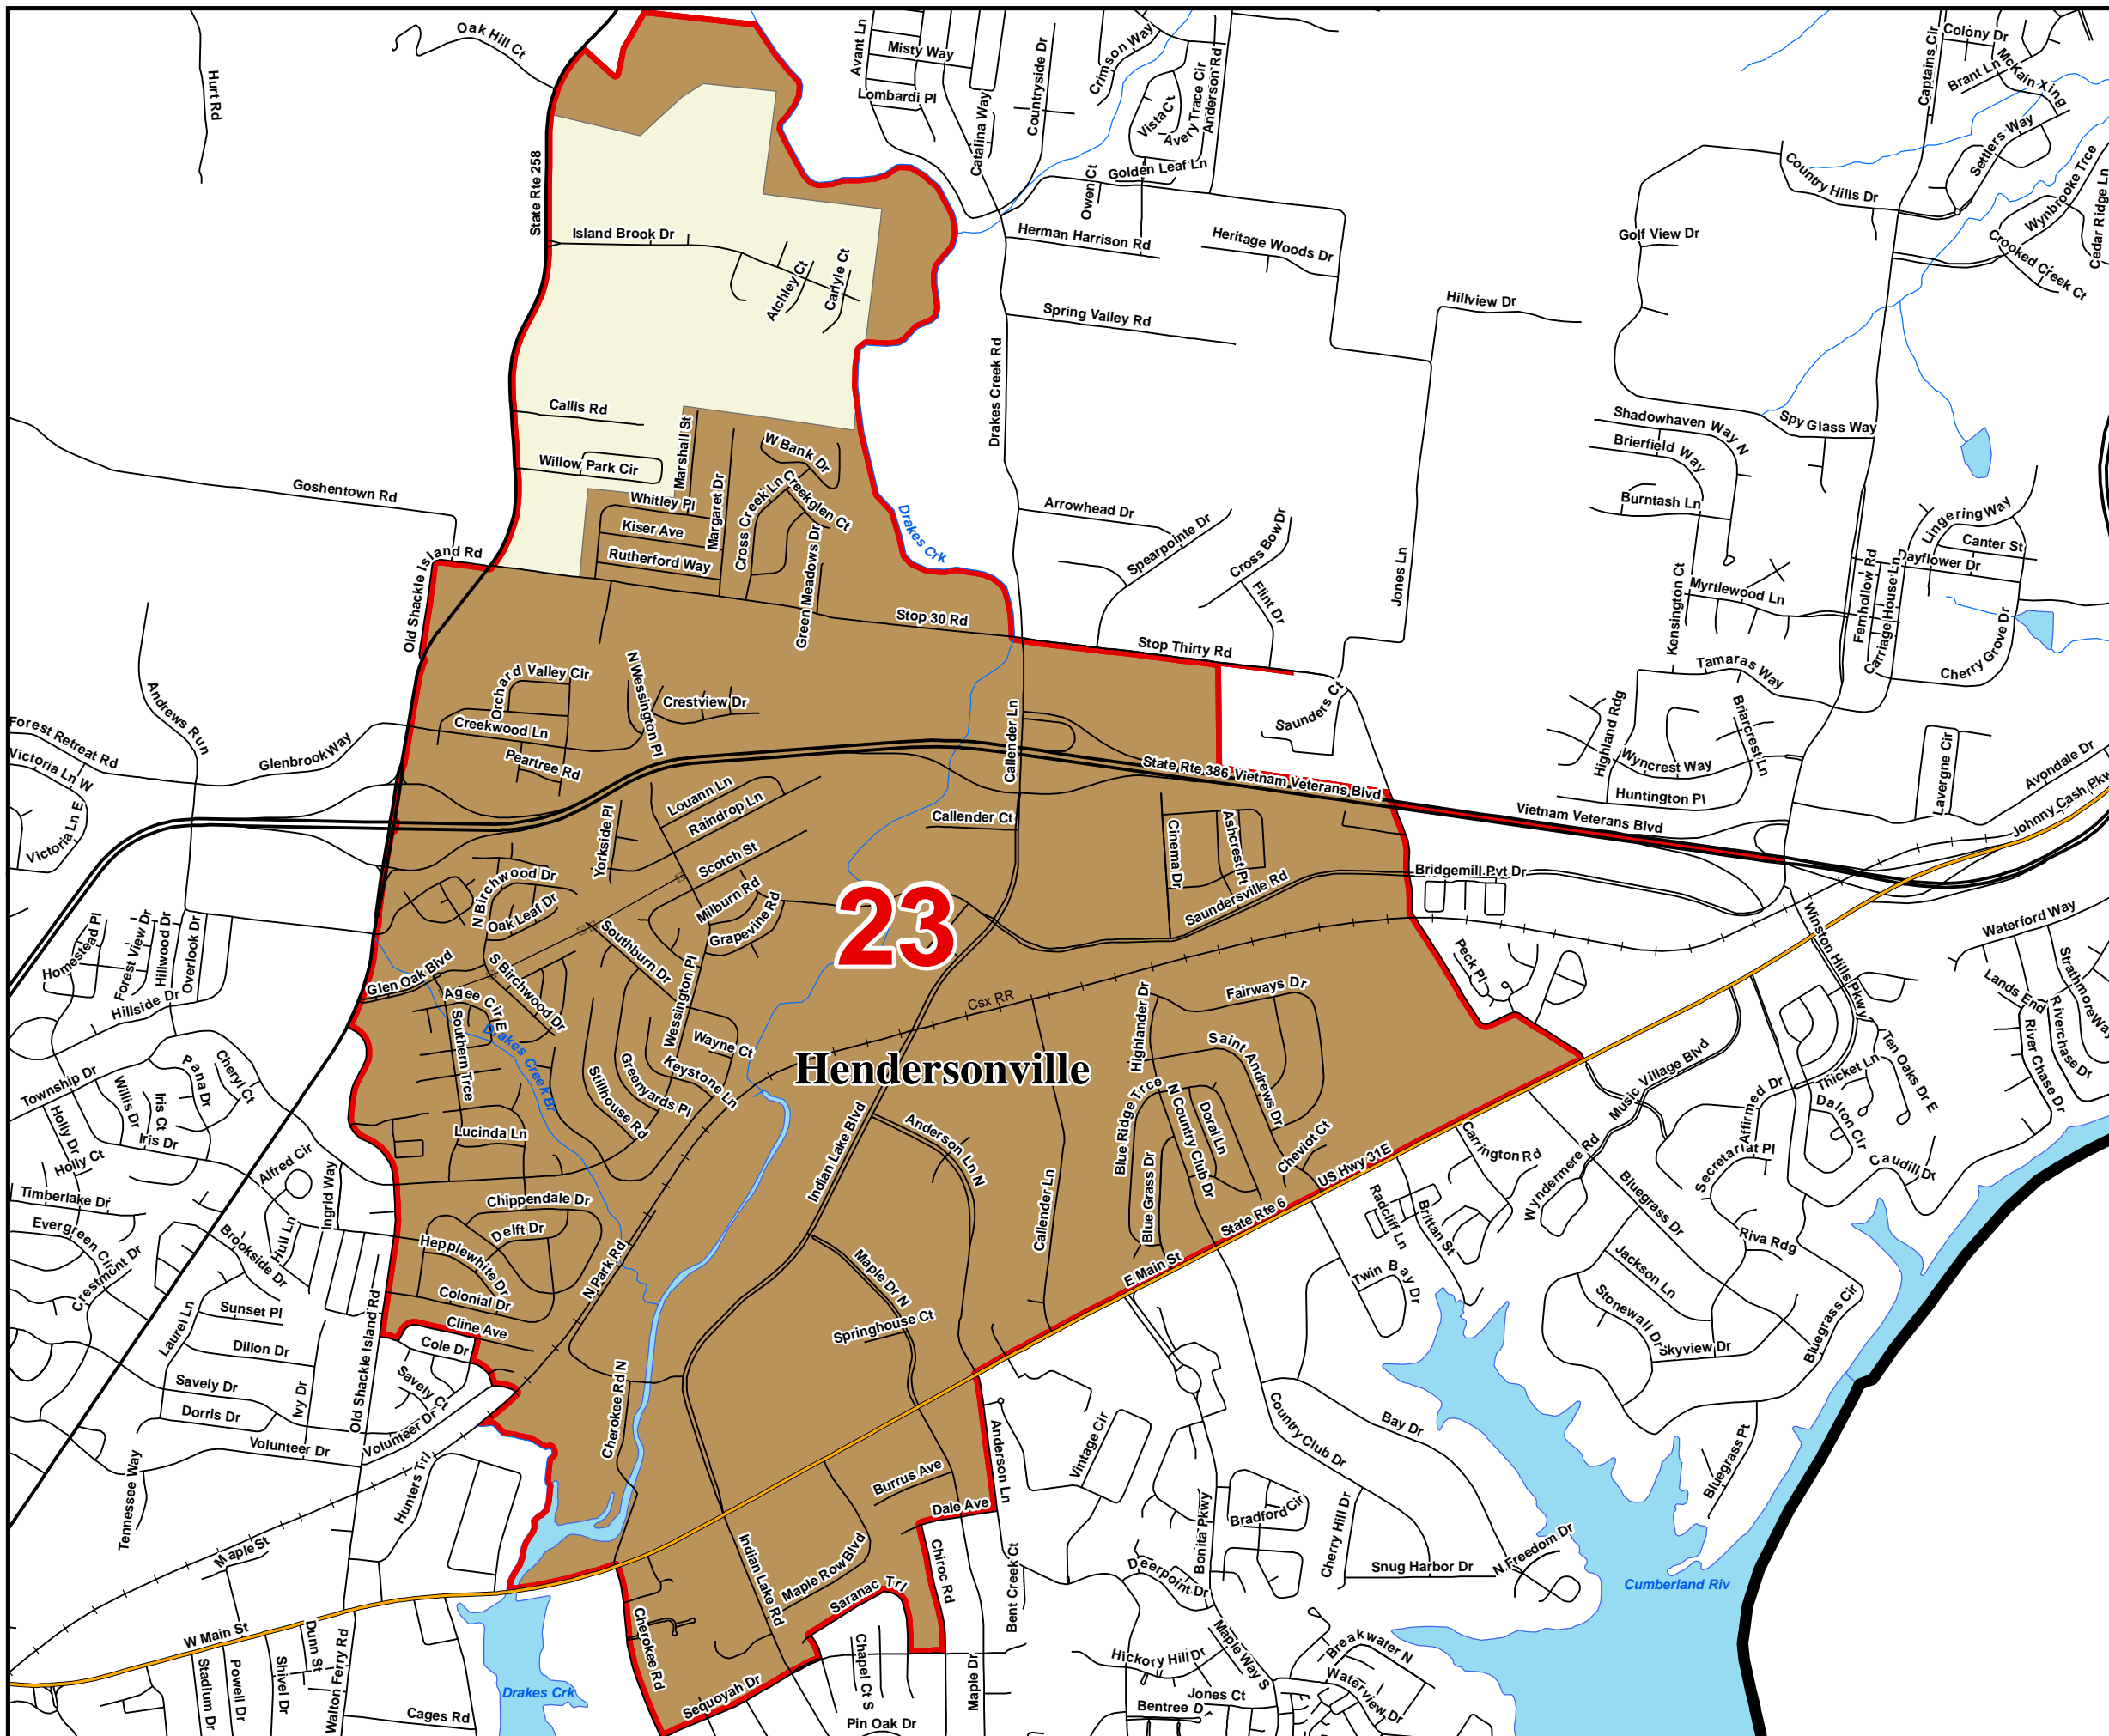

Sumner County County Commission District 23