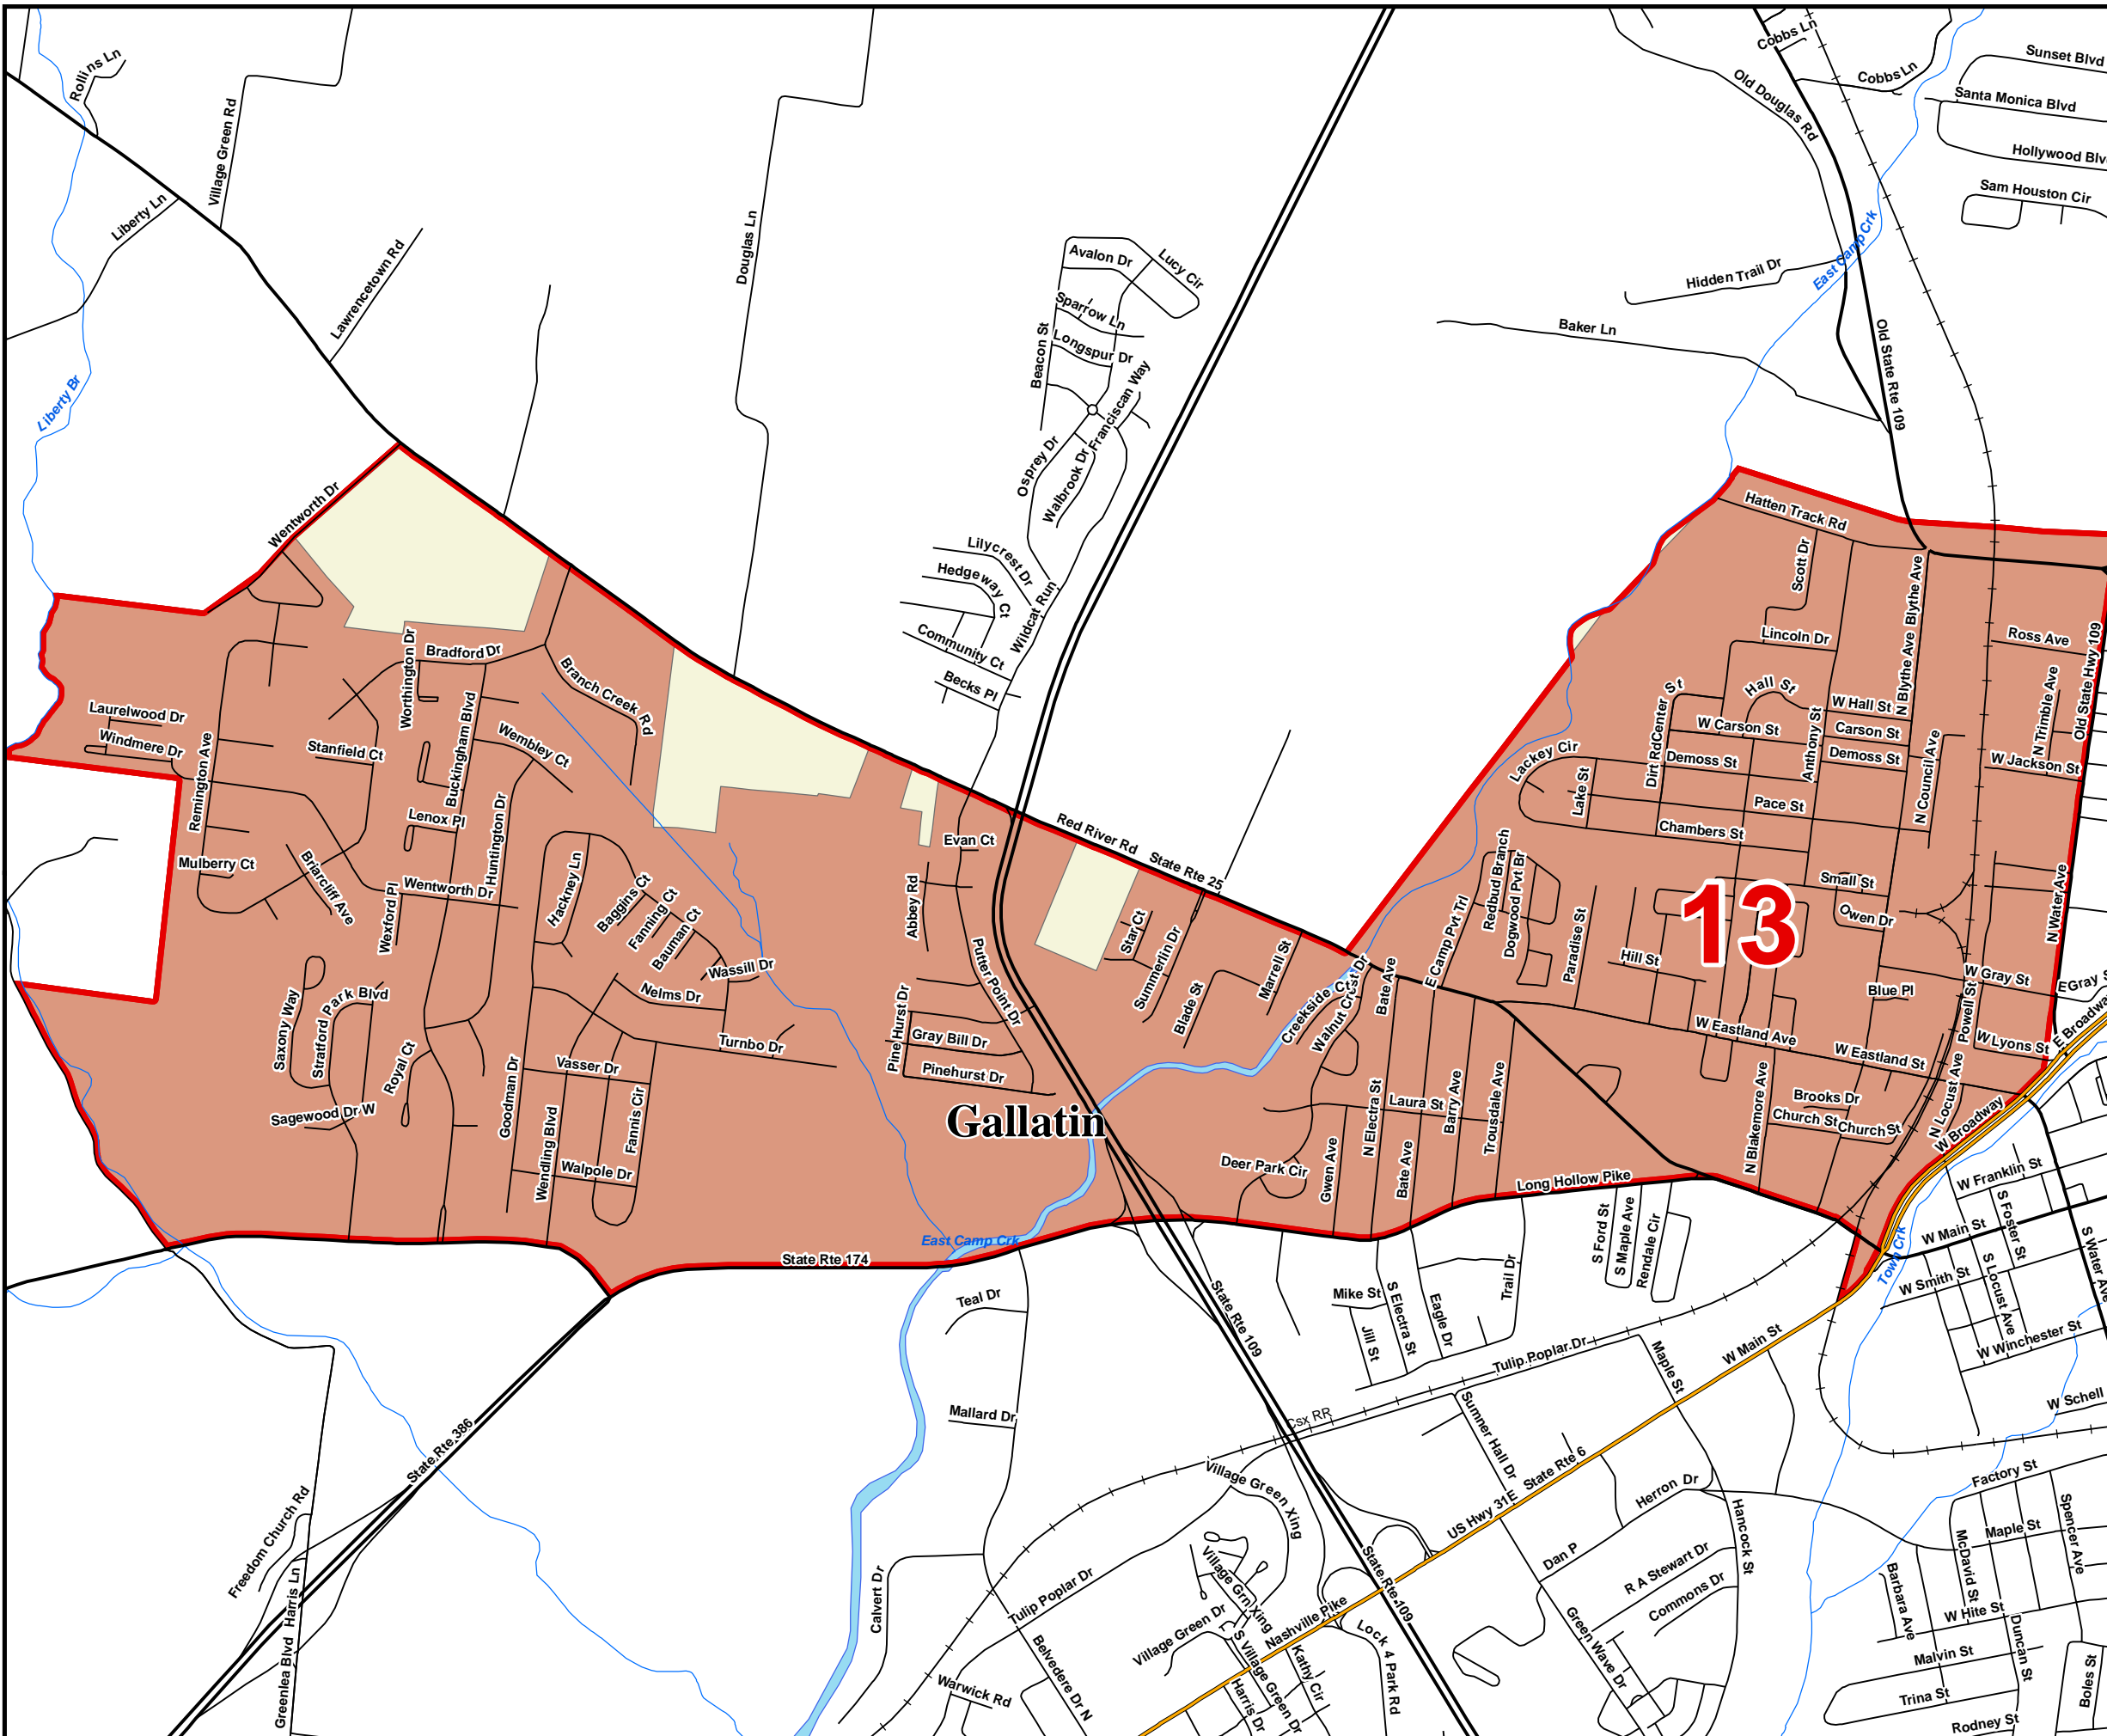

Sumner County County Commission District 13