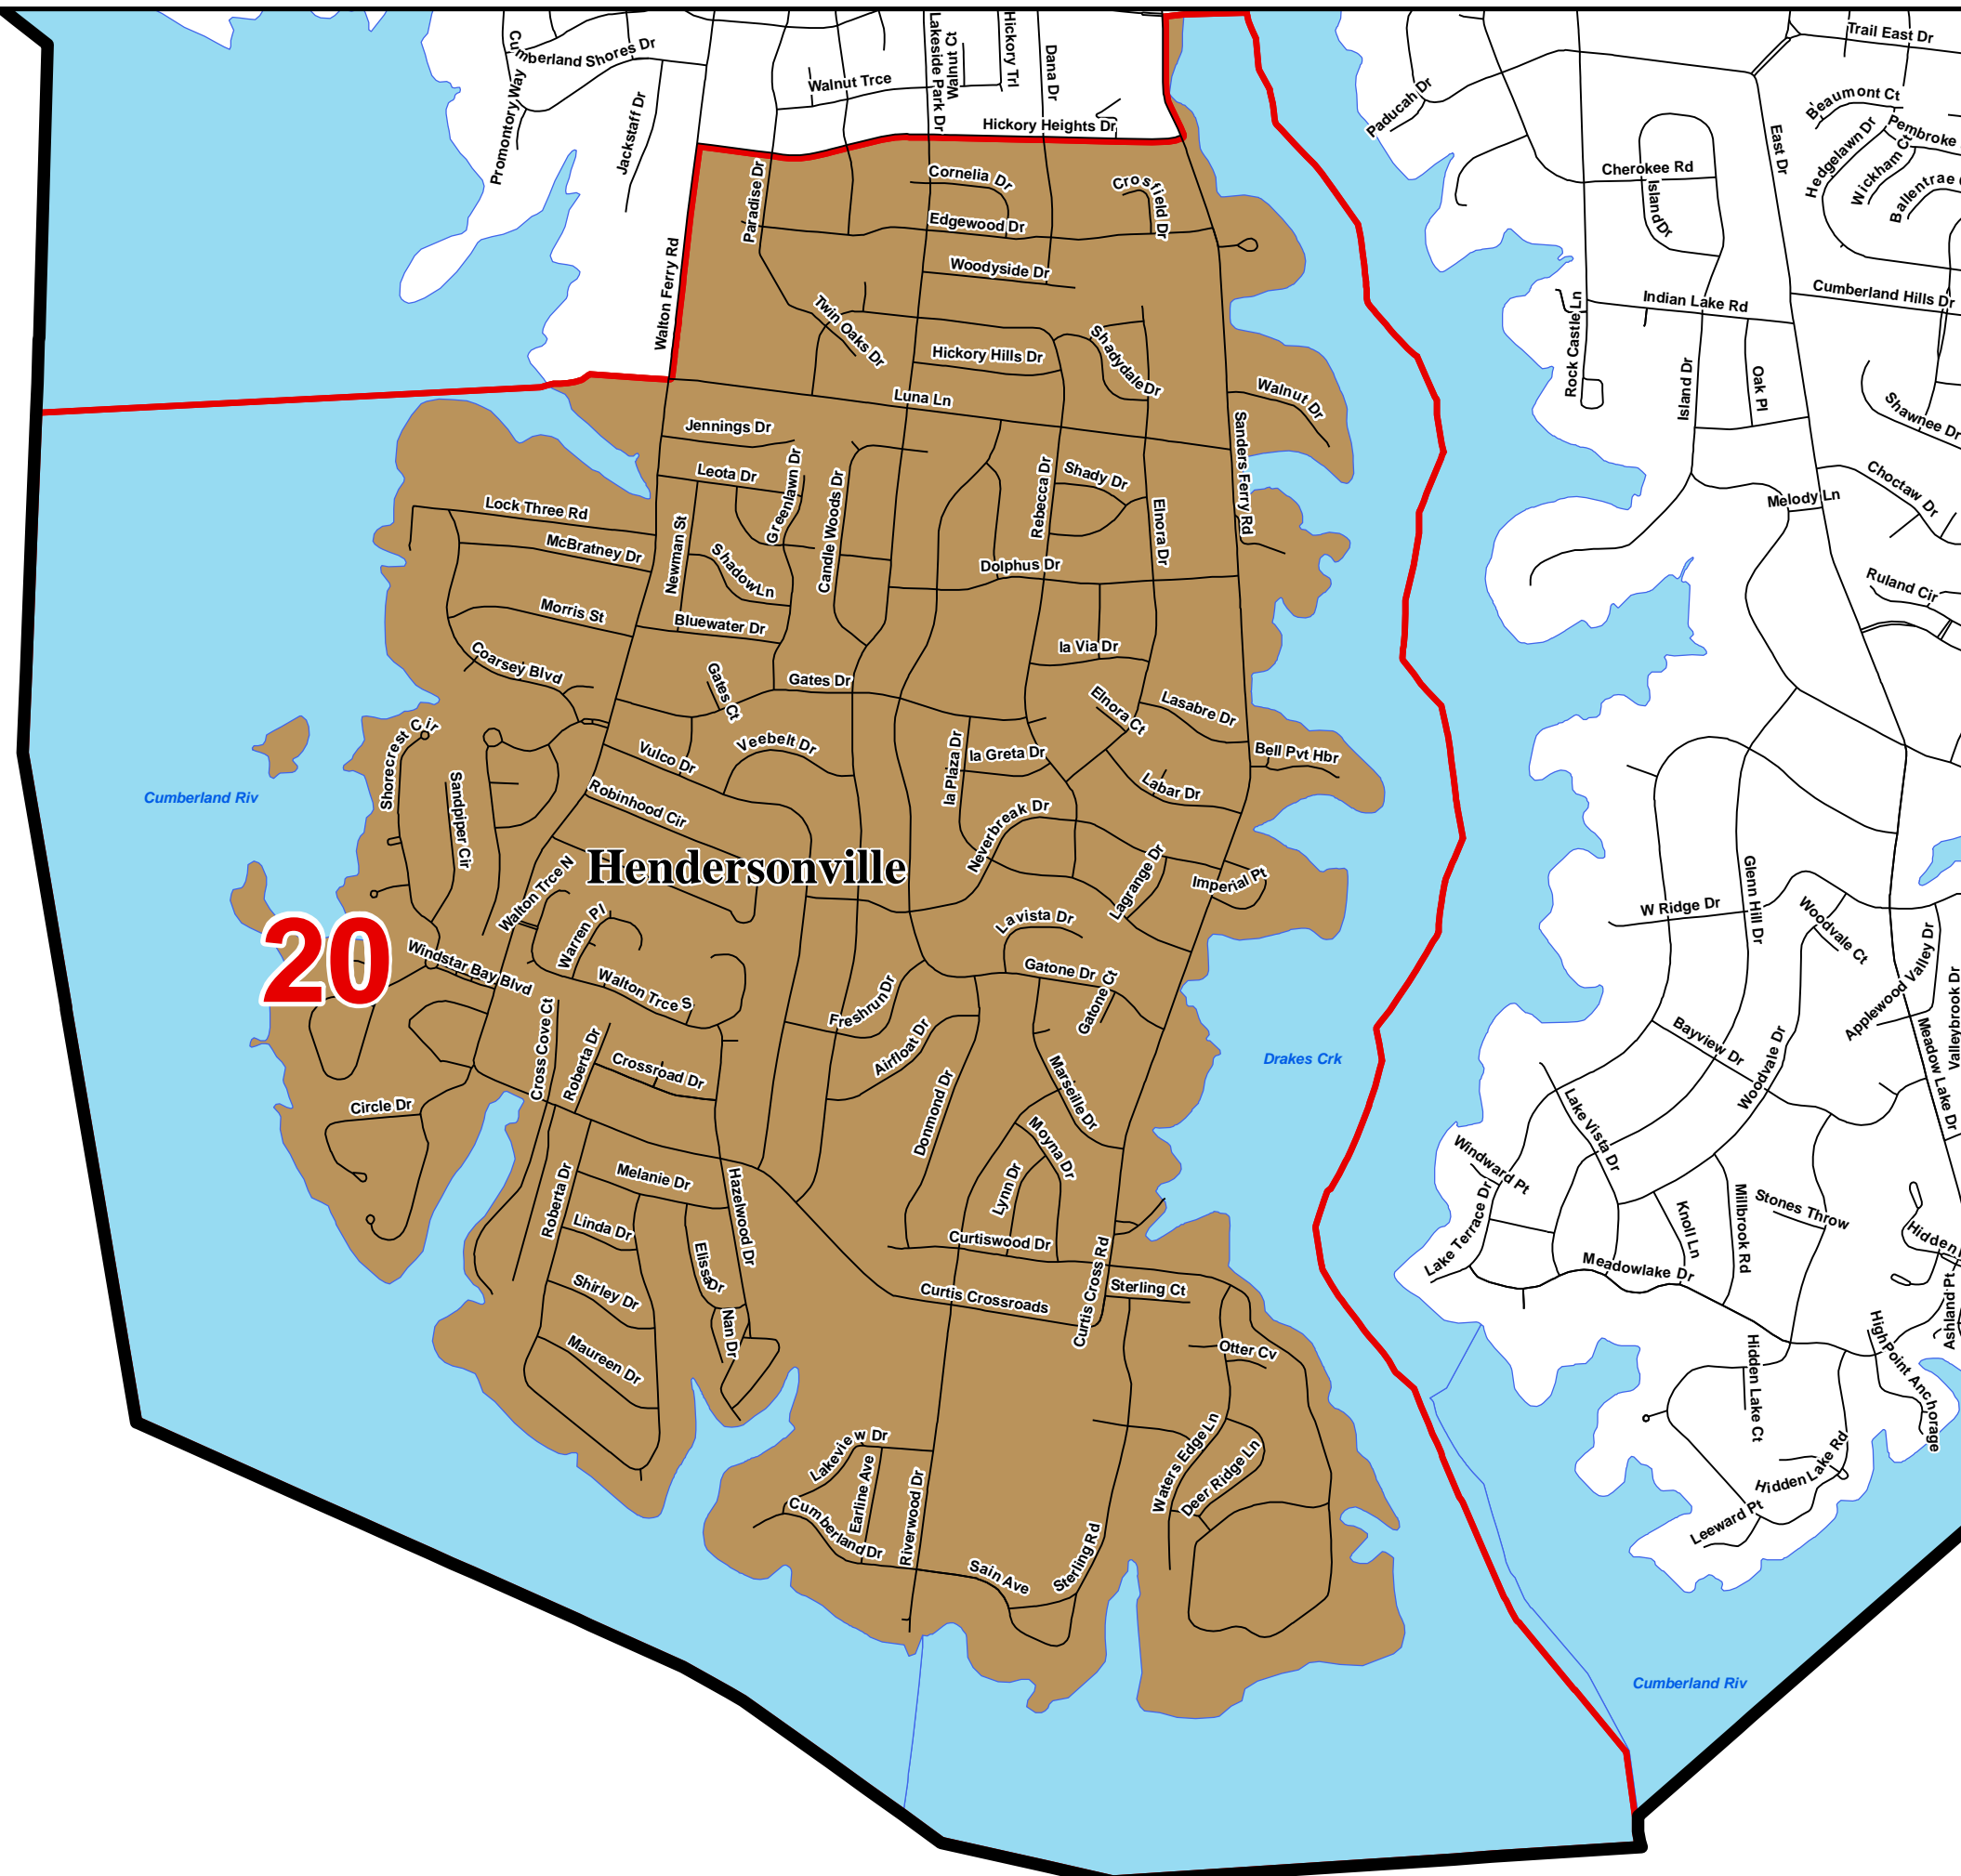

Sumner County County Commission District 20

- County Commission District
- Interstates
- U.S. Highway
- State Highway
- Local Roads
- Railroads
- Pipeline (Incomplete)
- Powerline (Incomplete)
- Stream
- Lakes / Rivers
- **City, Town**
- Gallatin
- Goodlettsville
- Hendersonville
- Millersville
- Mitchellville
- Portland
- Westmoreland
- White House
- County

20

Hendersonville