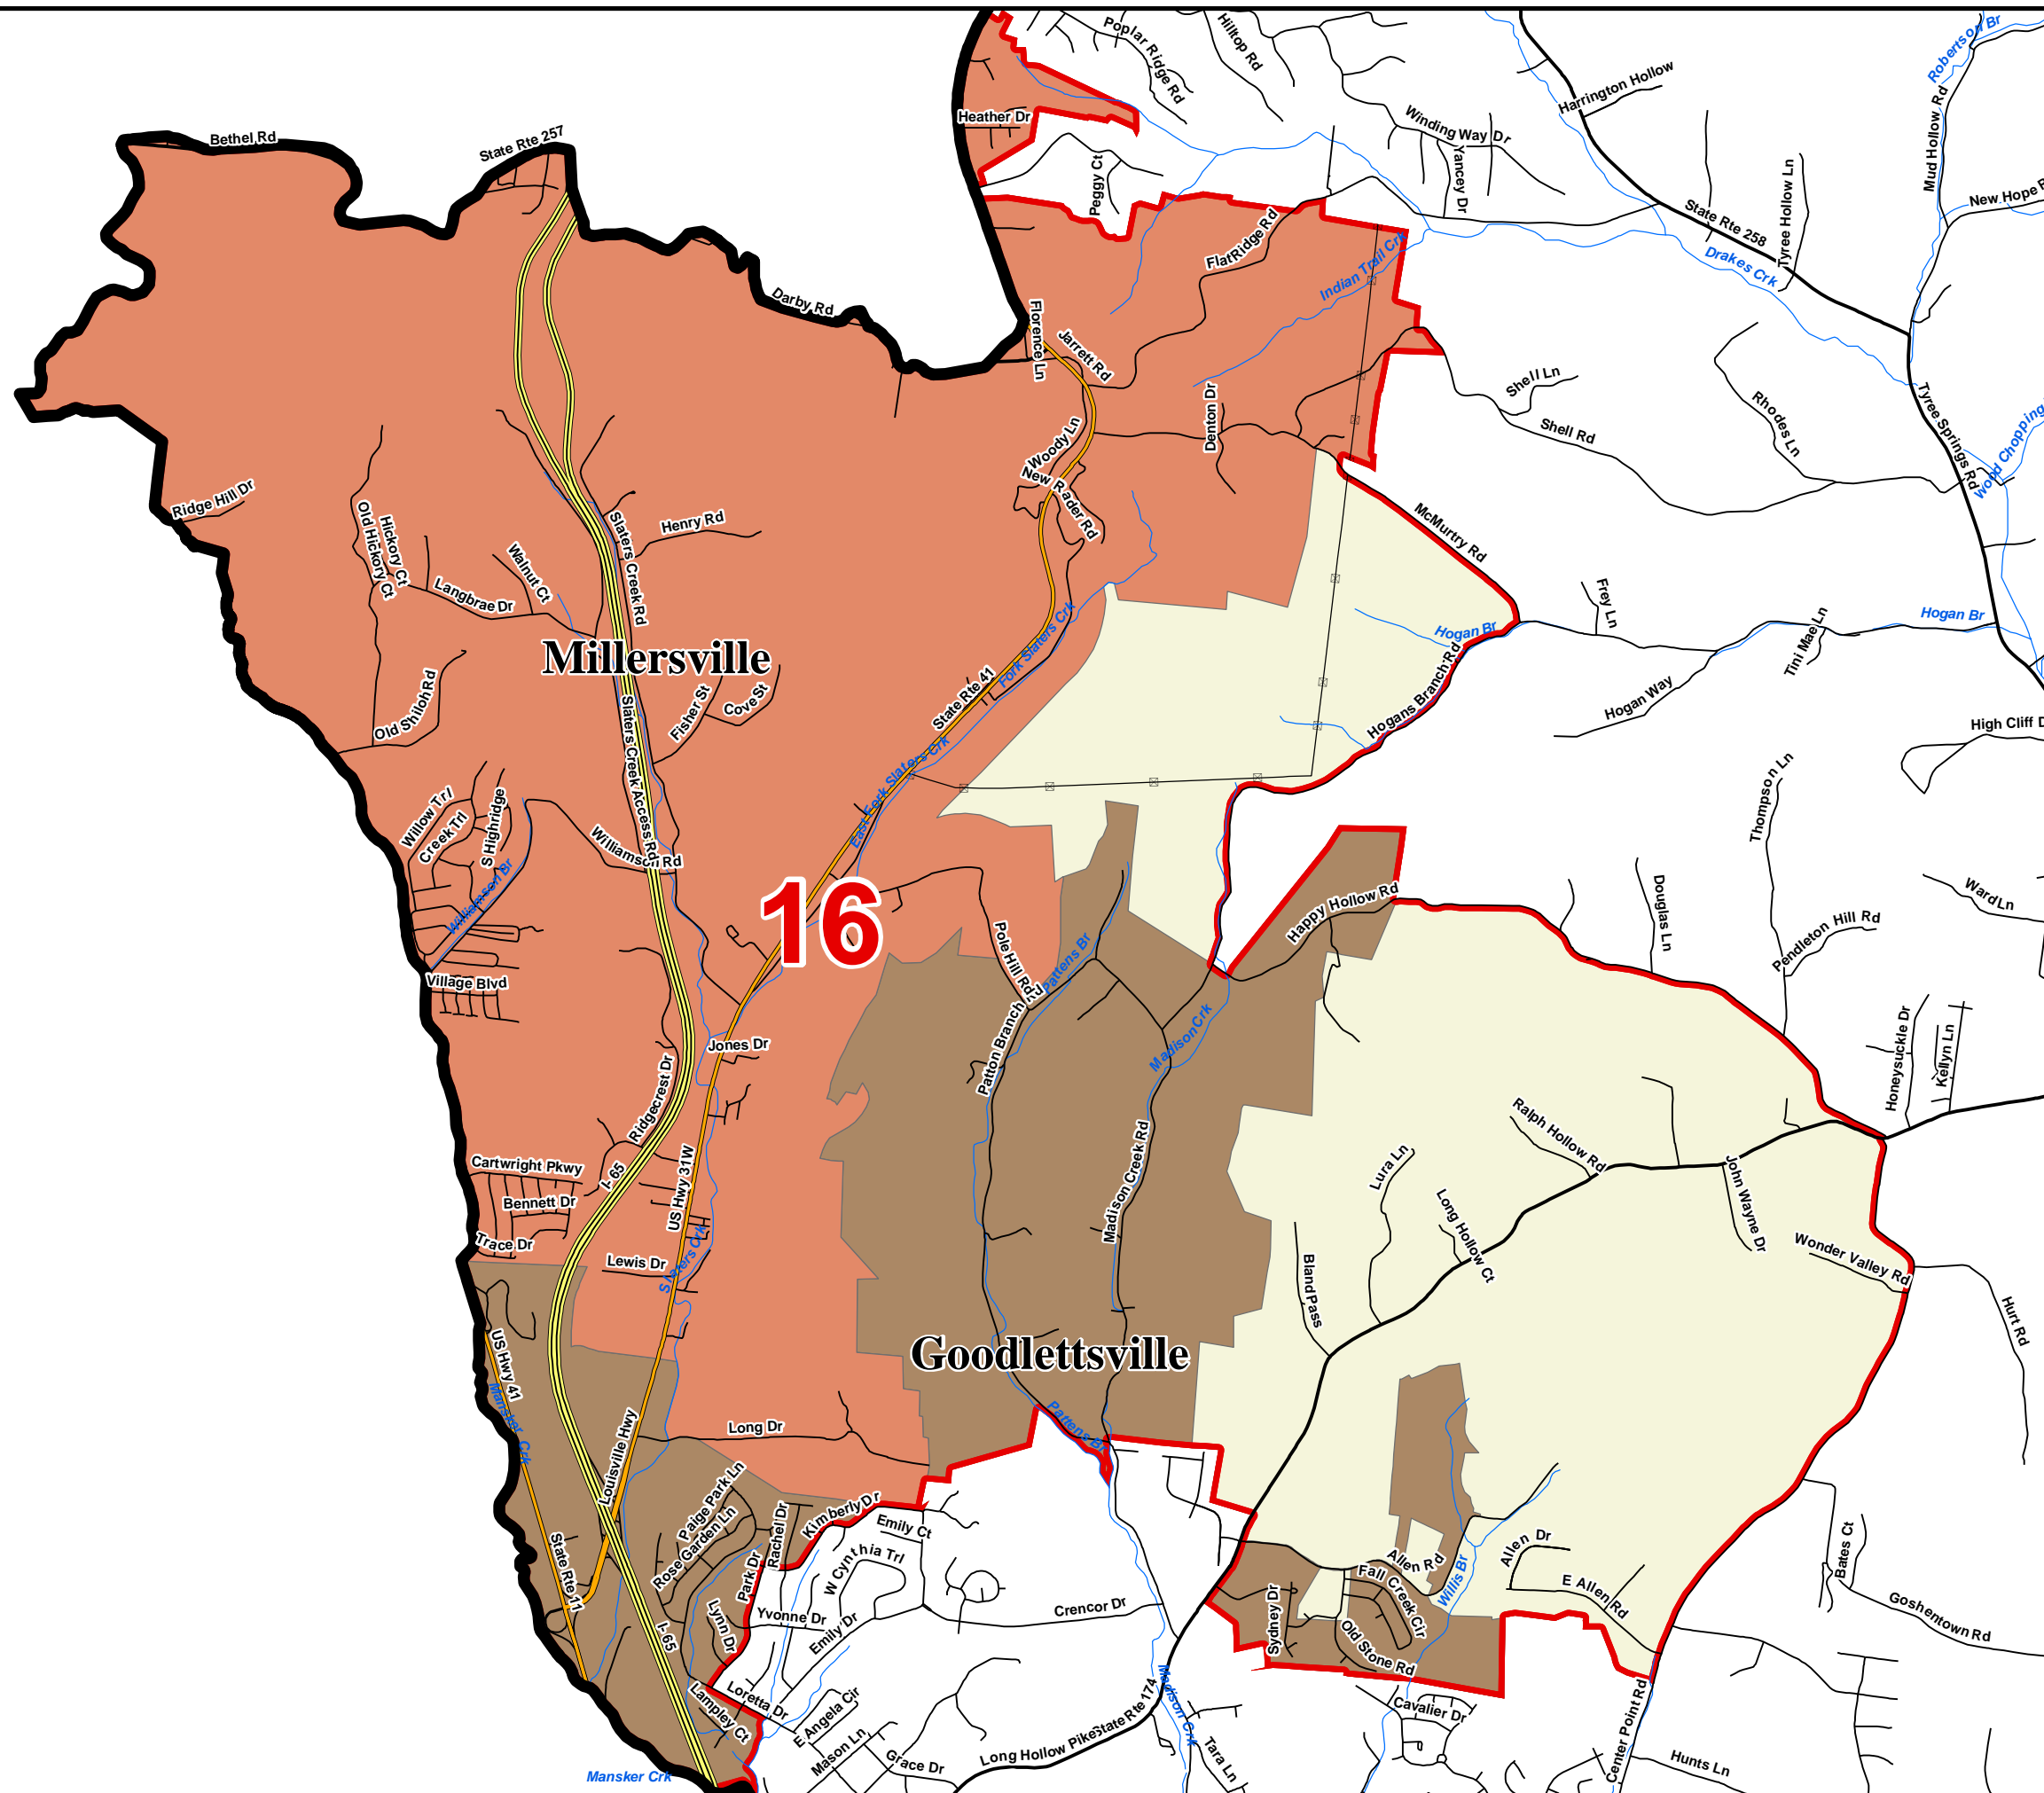

Sumner County

County Commission District 16