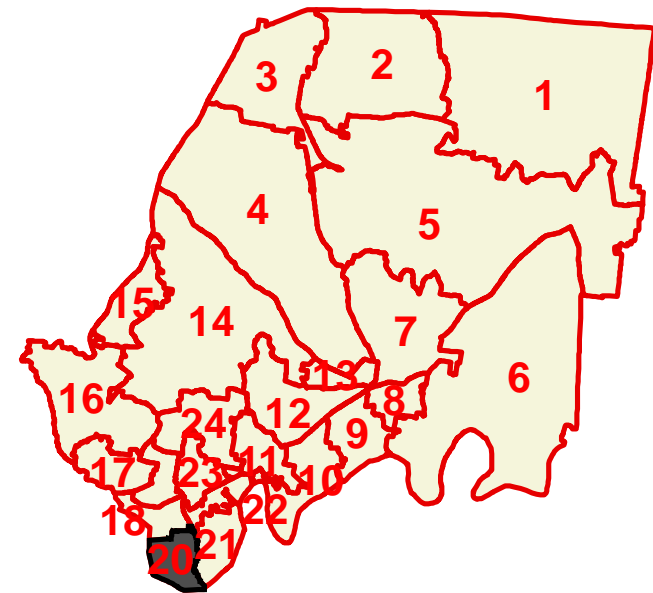

Created On: 12/8/2021

Sumner County County Commission District 20

- County Commission District
- Interstates
- U.S. Highway
- State Highway
- Local Roads
- Railroads
- Pipeline (Incomplete)
- Powerline (Incomplete)
- Stream
- Lakes / Rivers
- City, Town**
- Gallatin
- Goodlettsville
- Hendersonville
- Millersville
- Mitchellville
- Portland
- Westmoreland
- White House
- County

20

Hendersonville

Sumner County County Commission District 21

- County Commission District
- Interstates
- U.S. Highway
- State Highway
- Local Roads
- Railroads
- Pipeline (Incomplete)
- Powerline (Incomplete)
- Stream
- Lakes / Rivers
- City, Town**
- Gallatin
- Goodlettsville
- Hendersonville
- Millersville
- Mitchellville
- Portland
- Westmoreland
- White House
- County