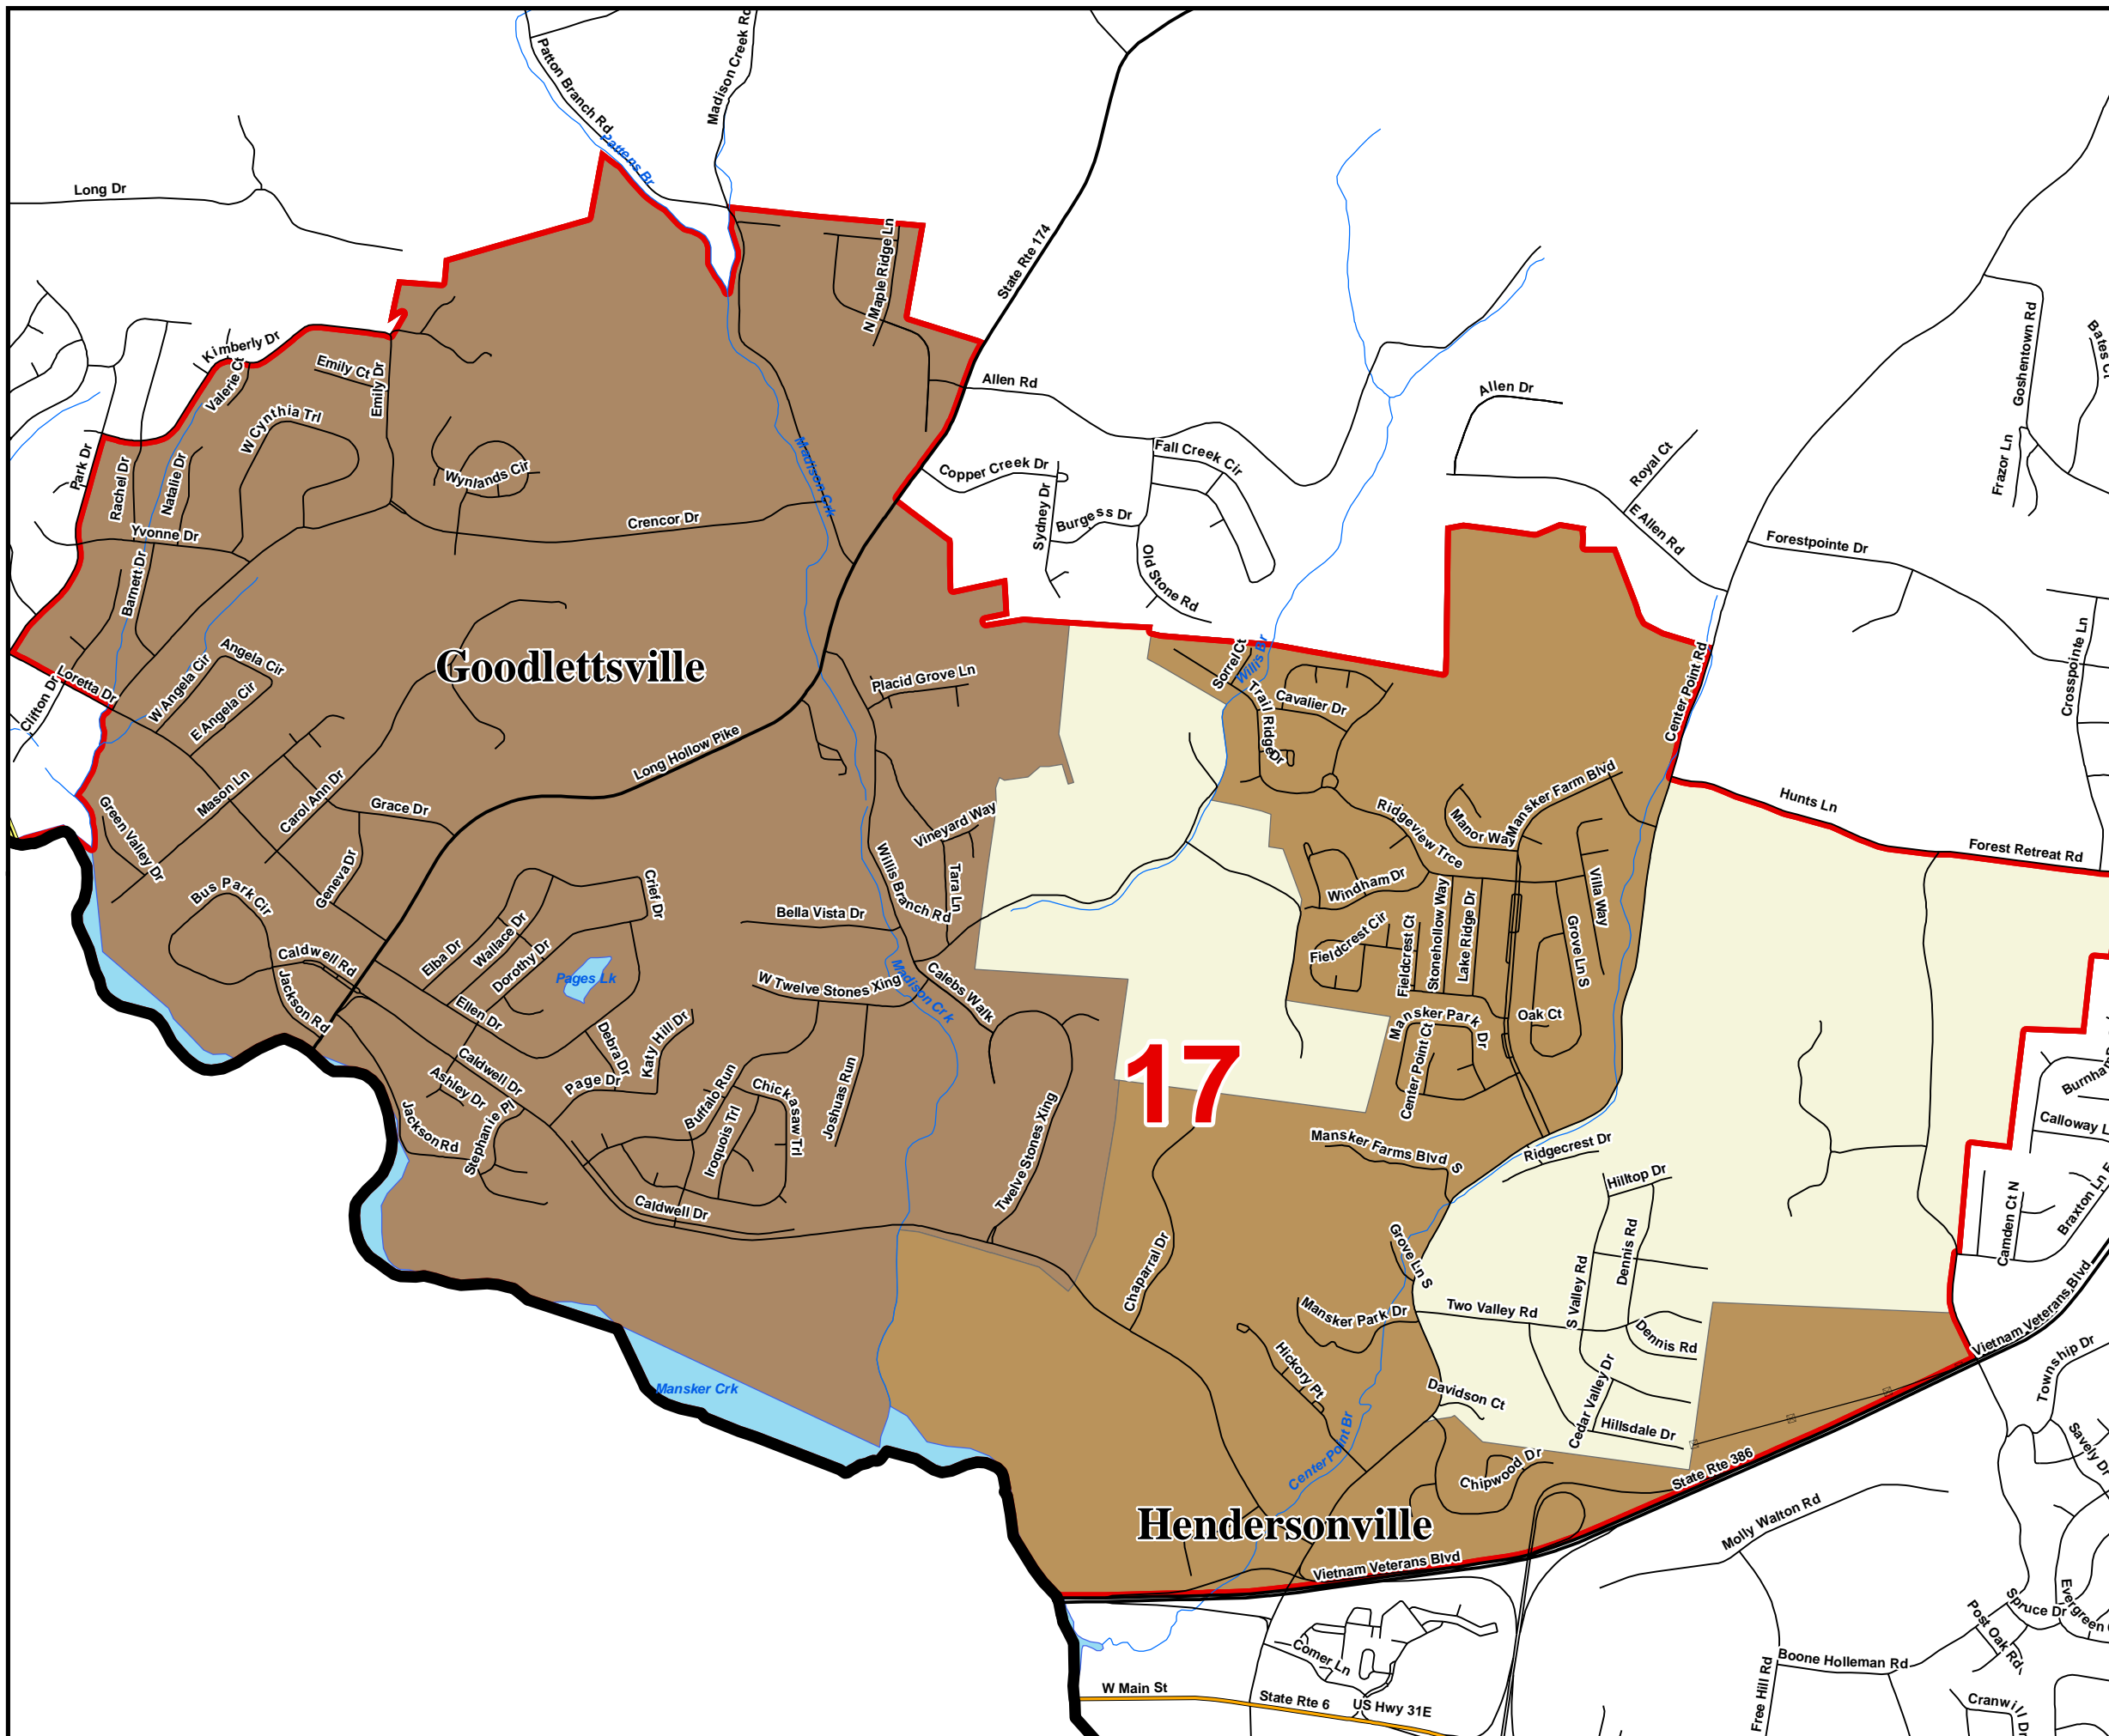

Sumner County County Commission District 17