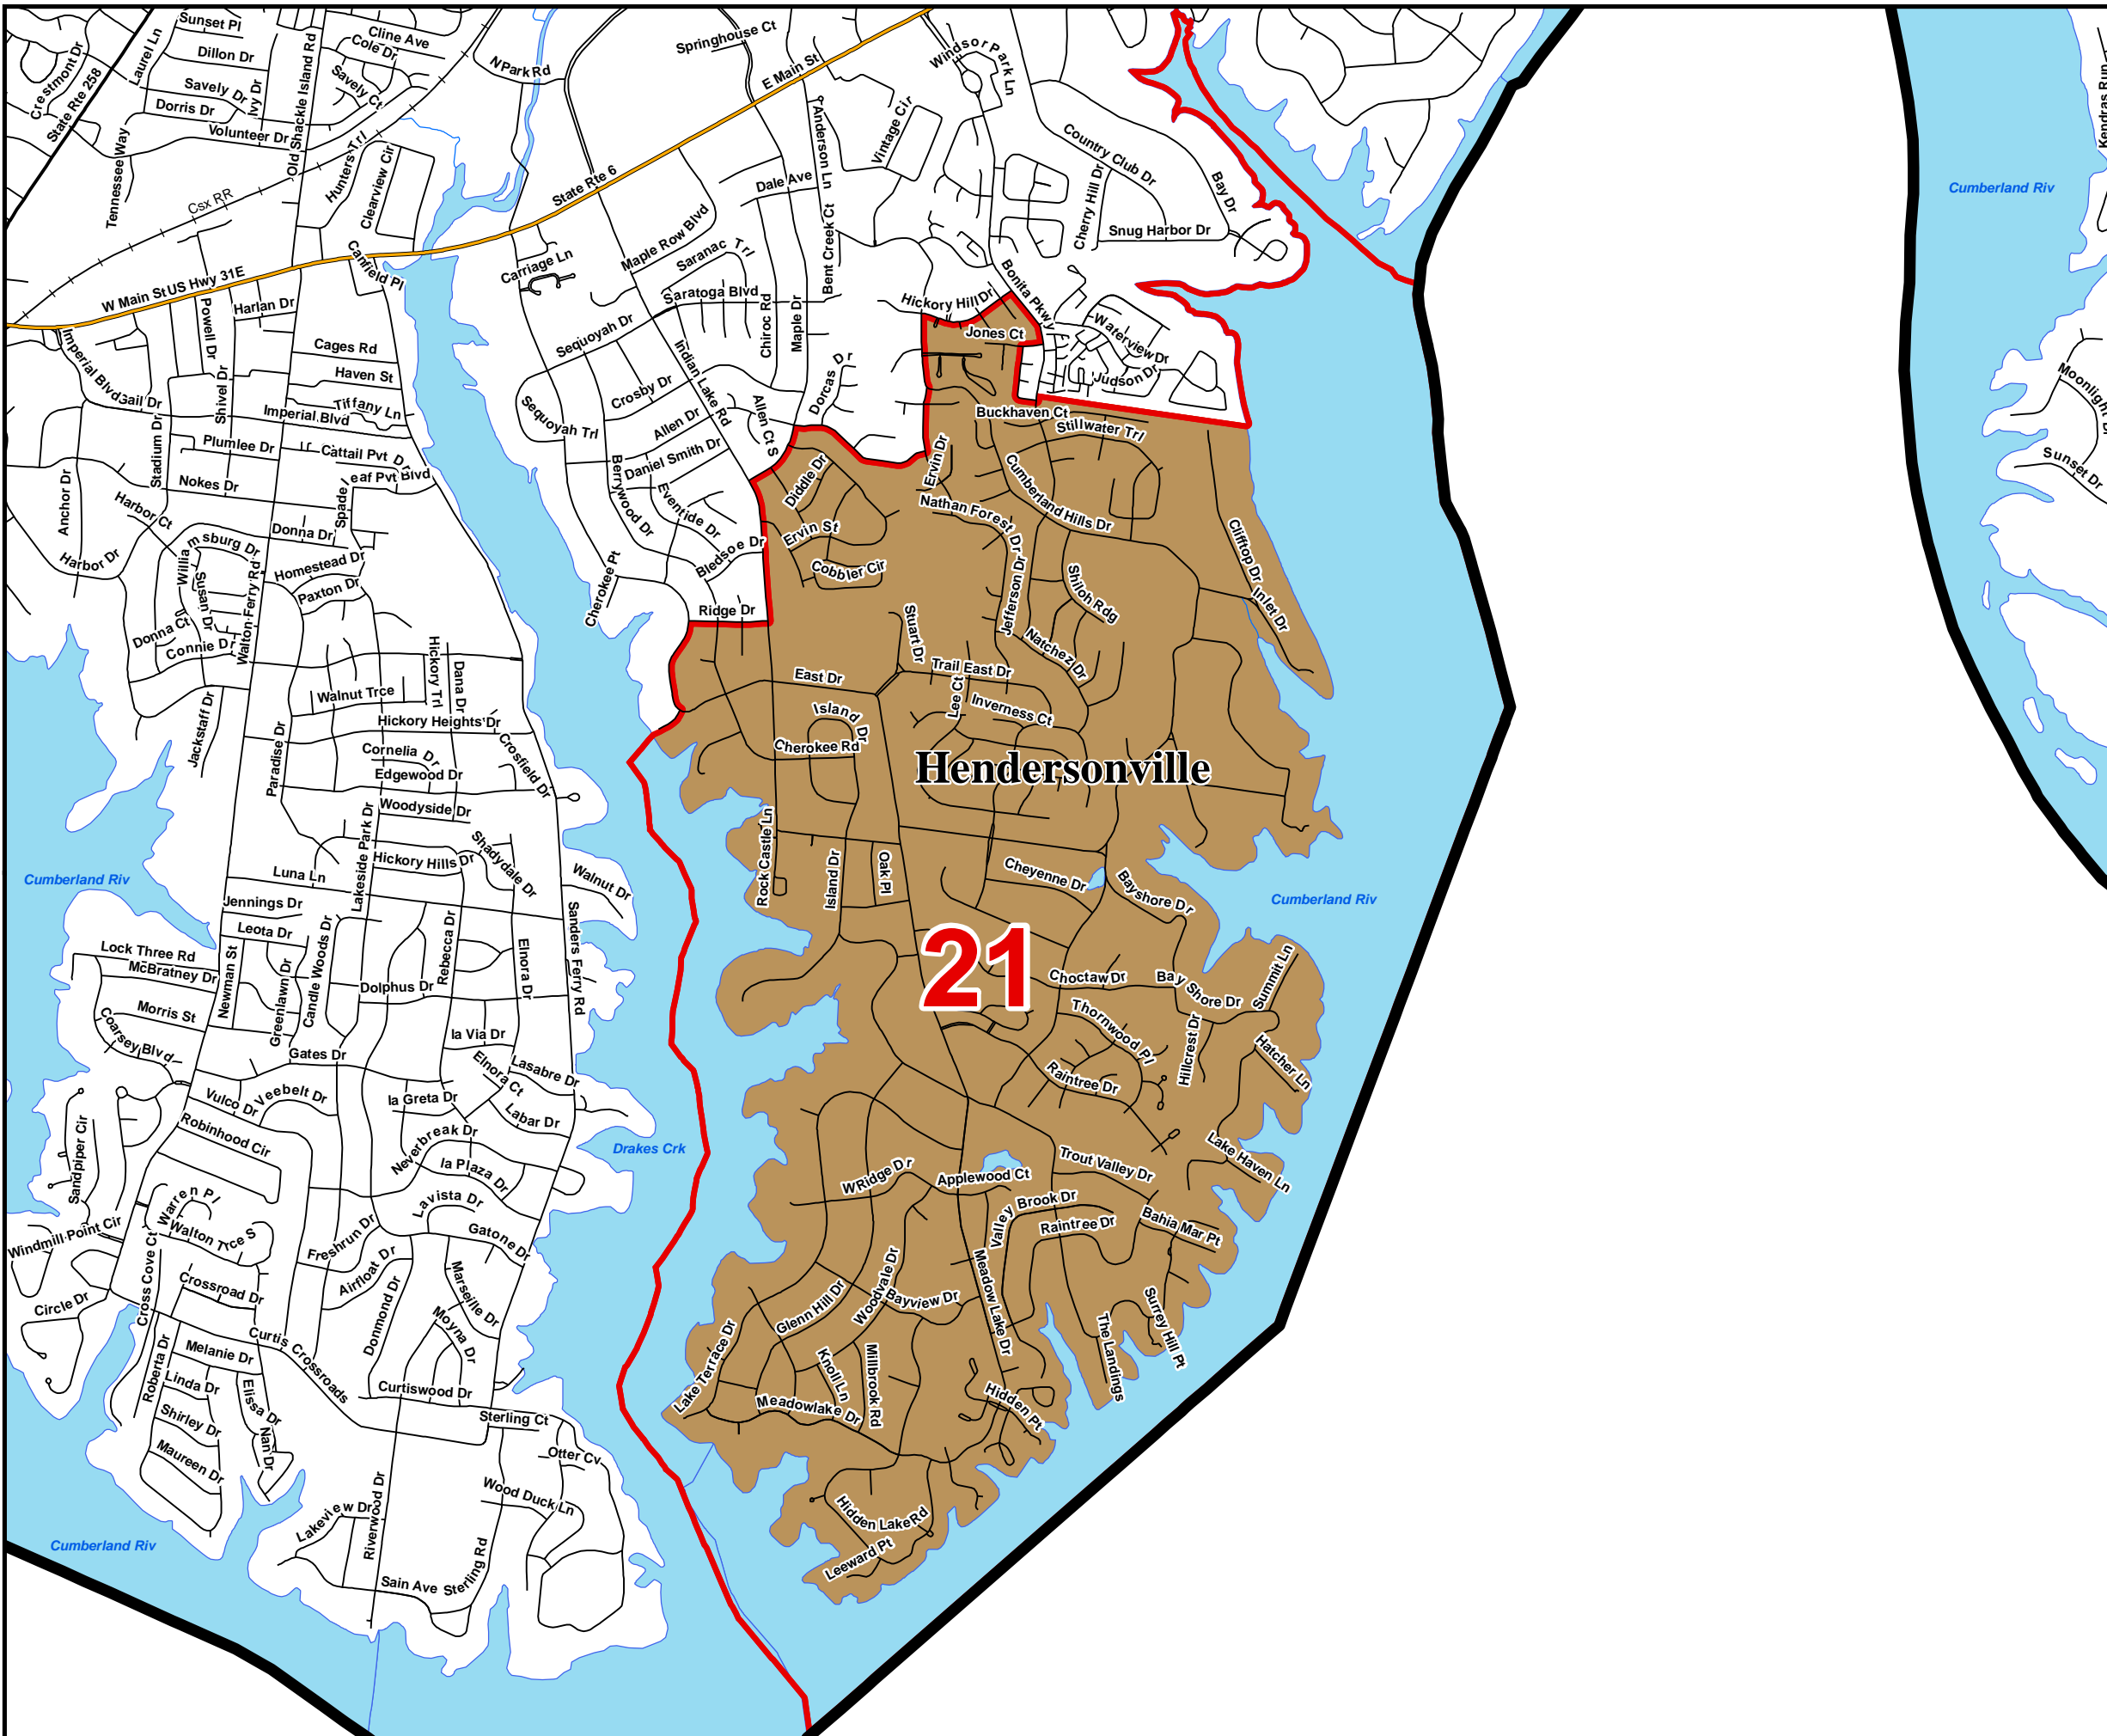

Sumner County County Commission District 21