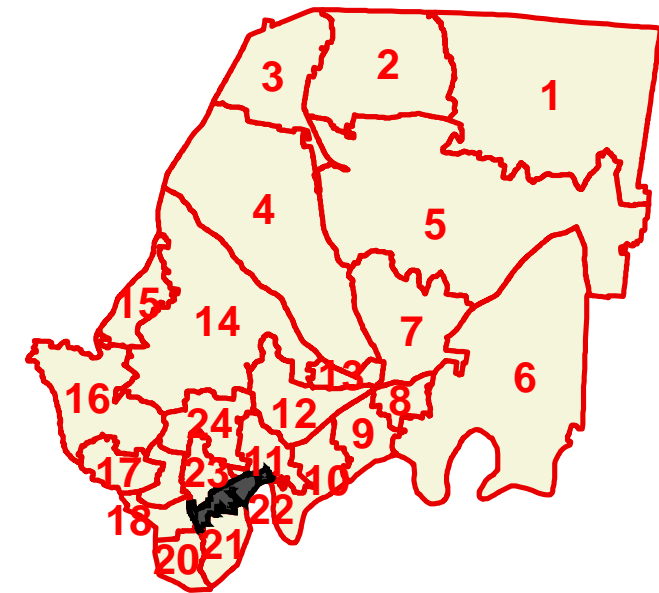

Created On: 12/8/2021

Sumner County County Commission District 20

- County Commission District
- Interstates
- U.S. Highway
- State Highway
- Local Roads
- Railroads
- Pipeline (Incomplete)
- Powerline (Incomplete)
- Stream
- Lakes / Rivers
- City, Town**
- Gallatin
- Goodlettsville
- Hendersonville
- Millersville
- Mitchellville
- Portland
- Westmoreland
- White House
- County

20

Hendersonville

Sumner County County Commission District 21

- County Commission District
- Interstates
- U.S. Highway
- State Highway
- Local Roads
- Railroads
- Pipeline (Incomplete)
- Powerline (Incomplete)
- Stream
- Lakes / Rivers
- City, Town**
- Gallatin
- Goodlettsville
- Hendersonville
- Millersville
- Mitchellville
- Portland
- Westmoreland
- White House
- County

Sumner County County Commission District 22

- County Commission District
- Interstates
- U.S. Highway
- State Highway
- Local Roads
- Railroads
- Pipeline (Incomplete)
- Powerline (Incomplete)
- Stream
- Lakes / Rivers
- City, Town**
- Gallatin
- Goodlettsville
- Hendersonville
- Millersville
- Mitchellville
- Portland
- Westmoreland
- White House
- County