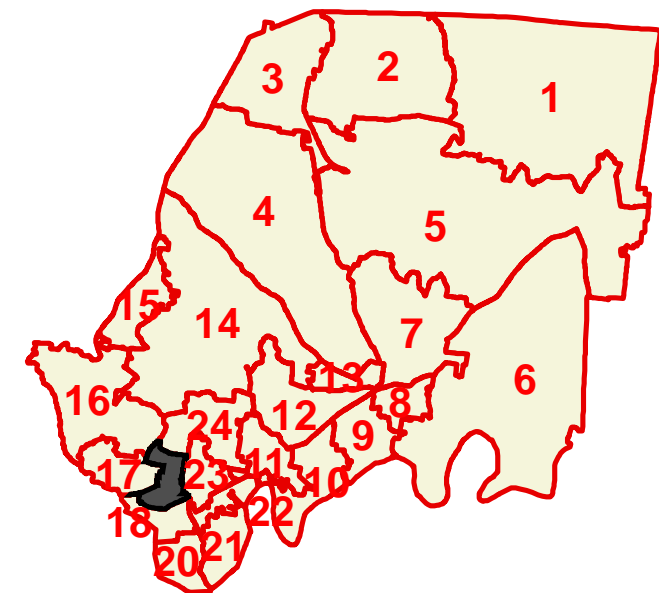

Created On: 12/8/2021

Sumner County

County Commission District 16

- County Commission District
- Interstates
- U.S. Highway
- State Highway
- Local Roads
- Railroads
- Pipeline (Incomplete)
- Powerline (Incomplete)
- Stream
- Lakes / Rivers
- City, Town**
- Gallatin
- Goodlettsville
- Hendersonville
- Millersville
- Mitchellville
- Portland
- Westmoreland
- White House
- County

Created On: 12/8/2021

Sumner County County Commission District 17

- County Commission District
- Interstates
- U.S. Highway
- State Highway
- Local Roads
- Railroads
- Pipeline (Incomplete)
- Powerline (Incomplete)
- Stream
- Lakes / Rivers
- City, Town**
- Gallatin
- Goodlettsville
- Hendersonville
- Millersville
- Mitchellville
- Portland
- Westmoreland
- White House
- County

Created On: 12/8/2021

Sumner County

County Commission District 18

- County Commission District
- Interstates
- U.S. Highway
- State Highway
- Local Roads
- Railroads
- Pipeline (Incomplete)
- Powerline (Incomplete)
- Stream
- Lakes / Rivers
- City, Town**
- Gallatin
- Goodlettsville
- Hendersonville
- Millersville
- Mitchellville
- Portland
- Westmoreland
- White House
- County