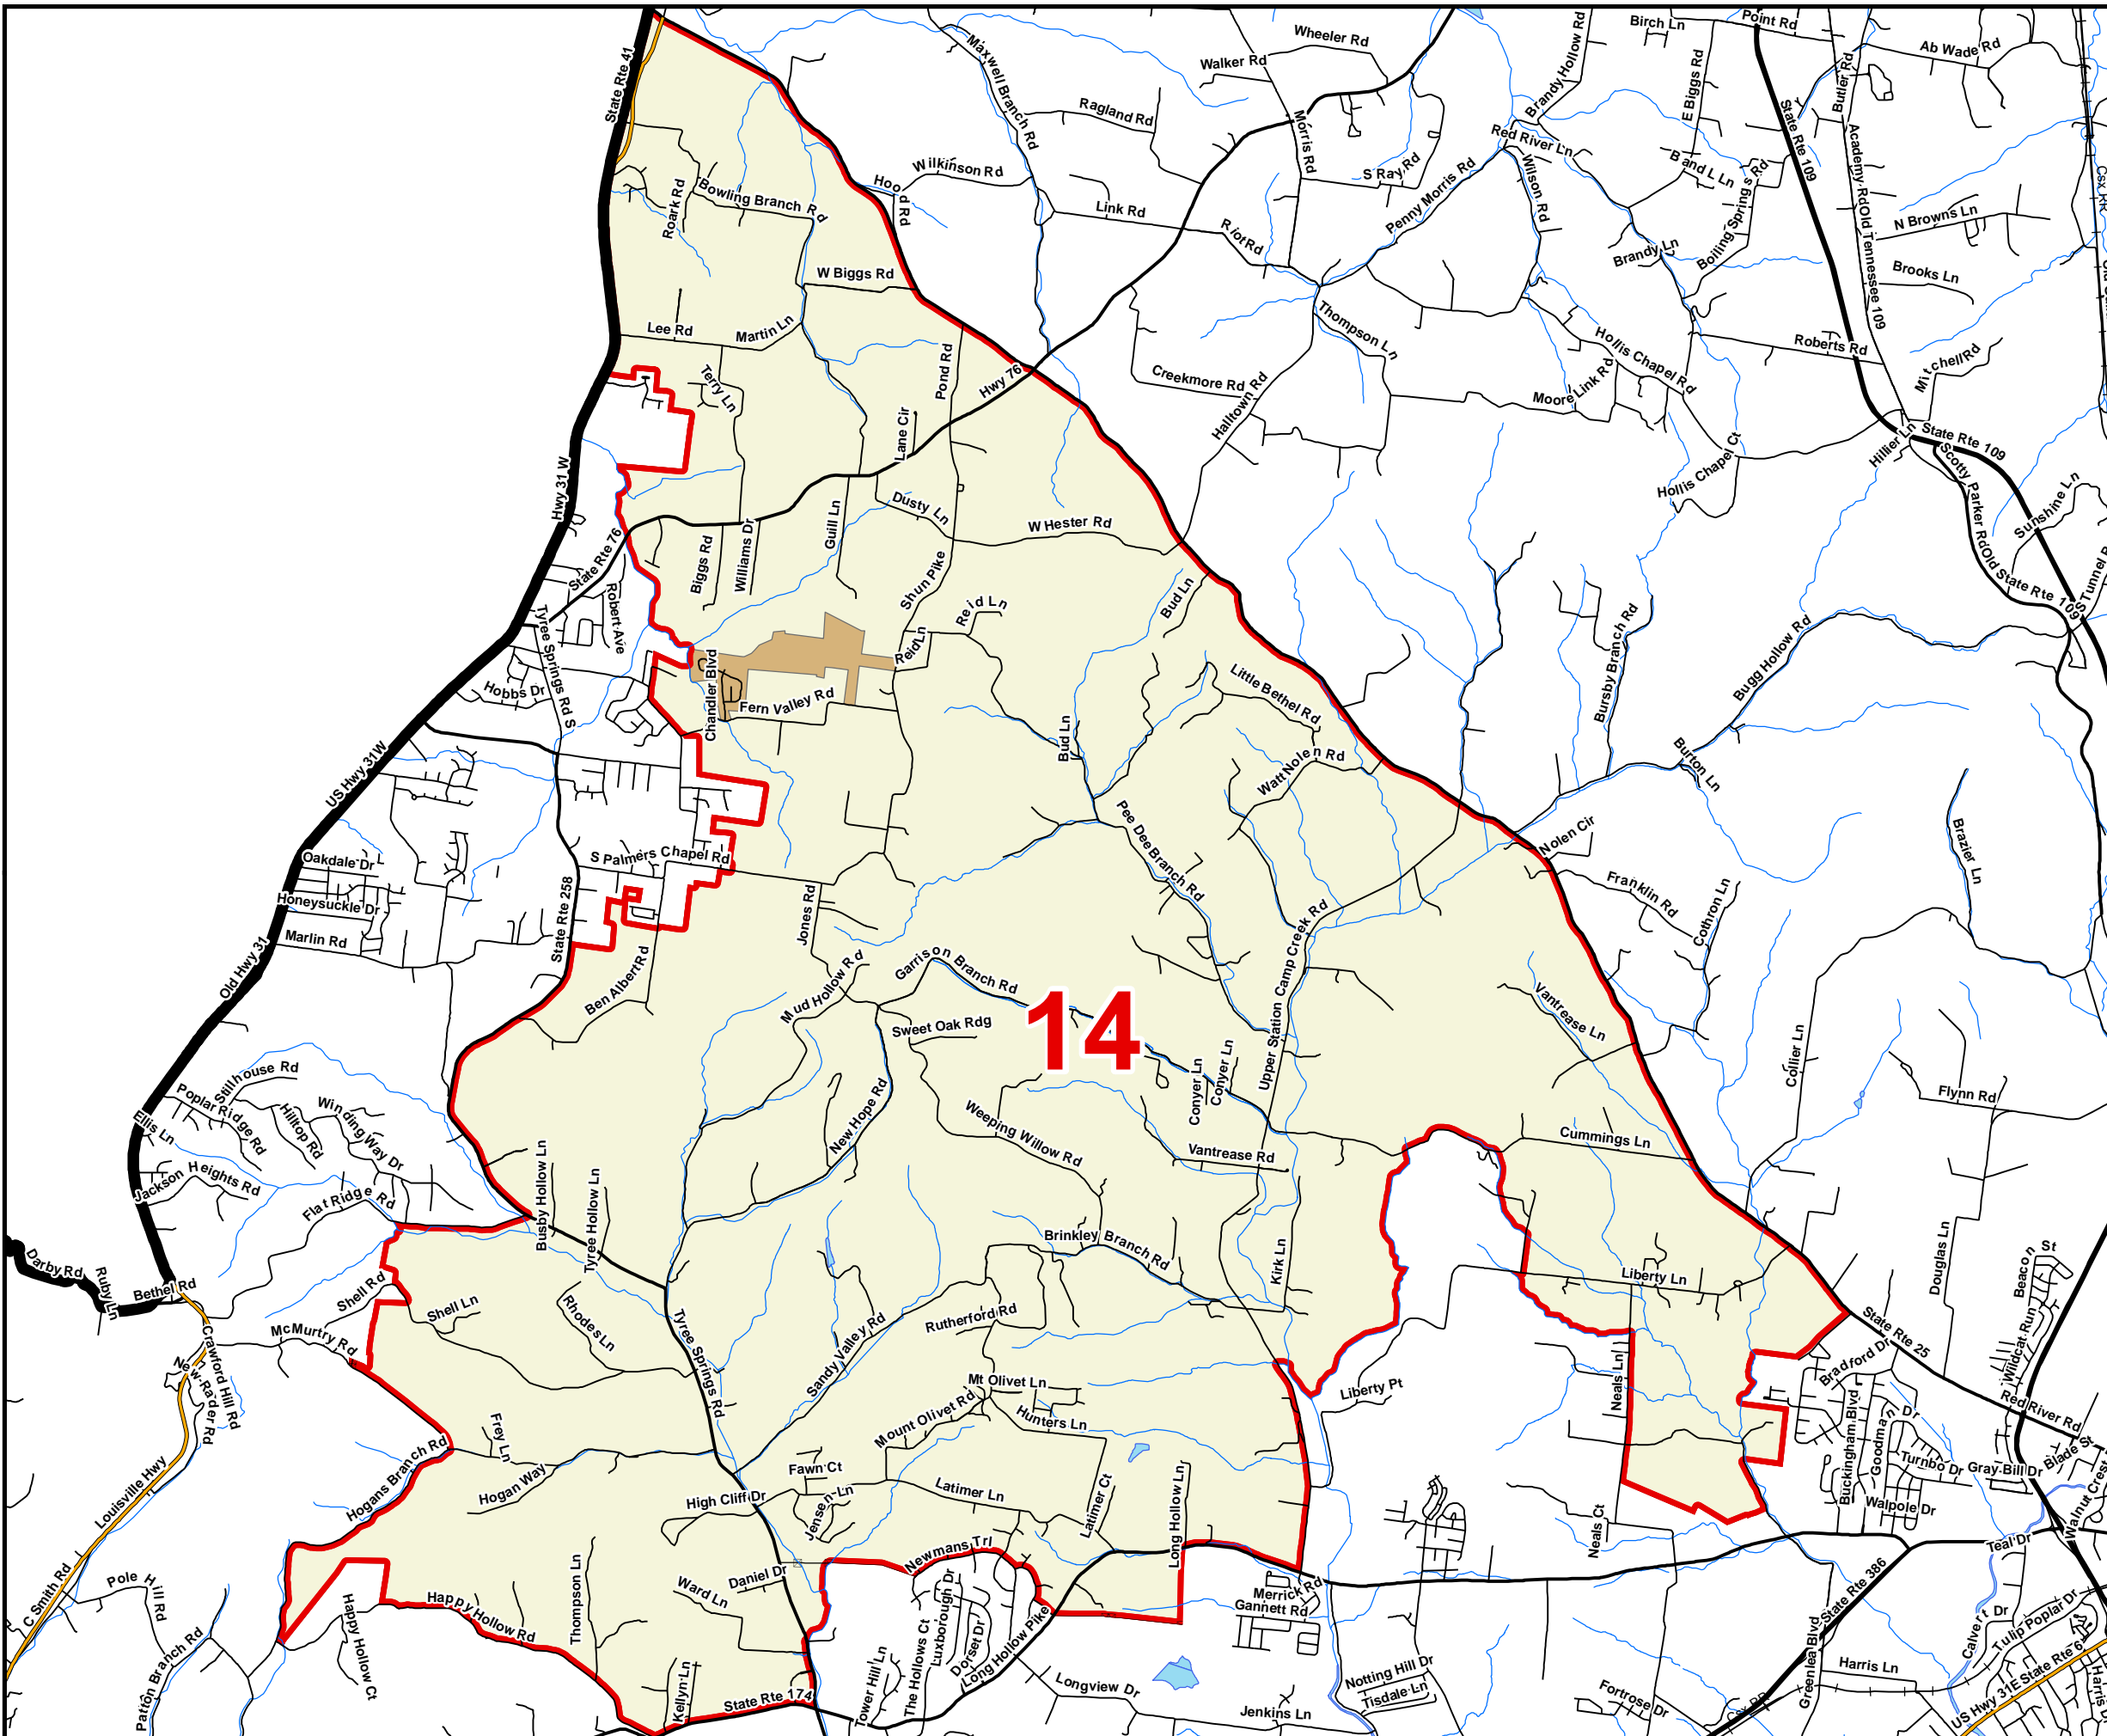

Sumner County County Commission District 14