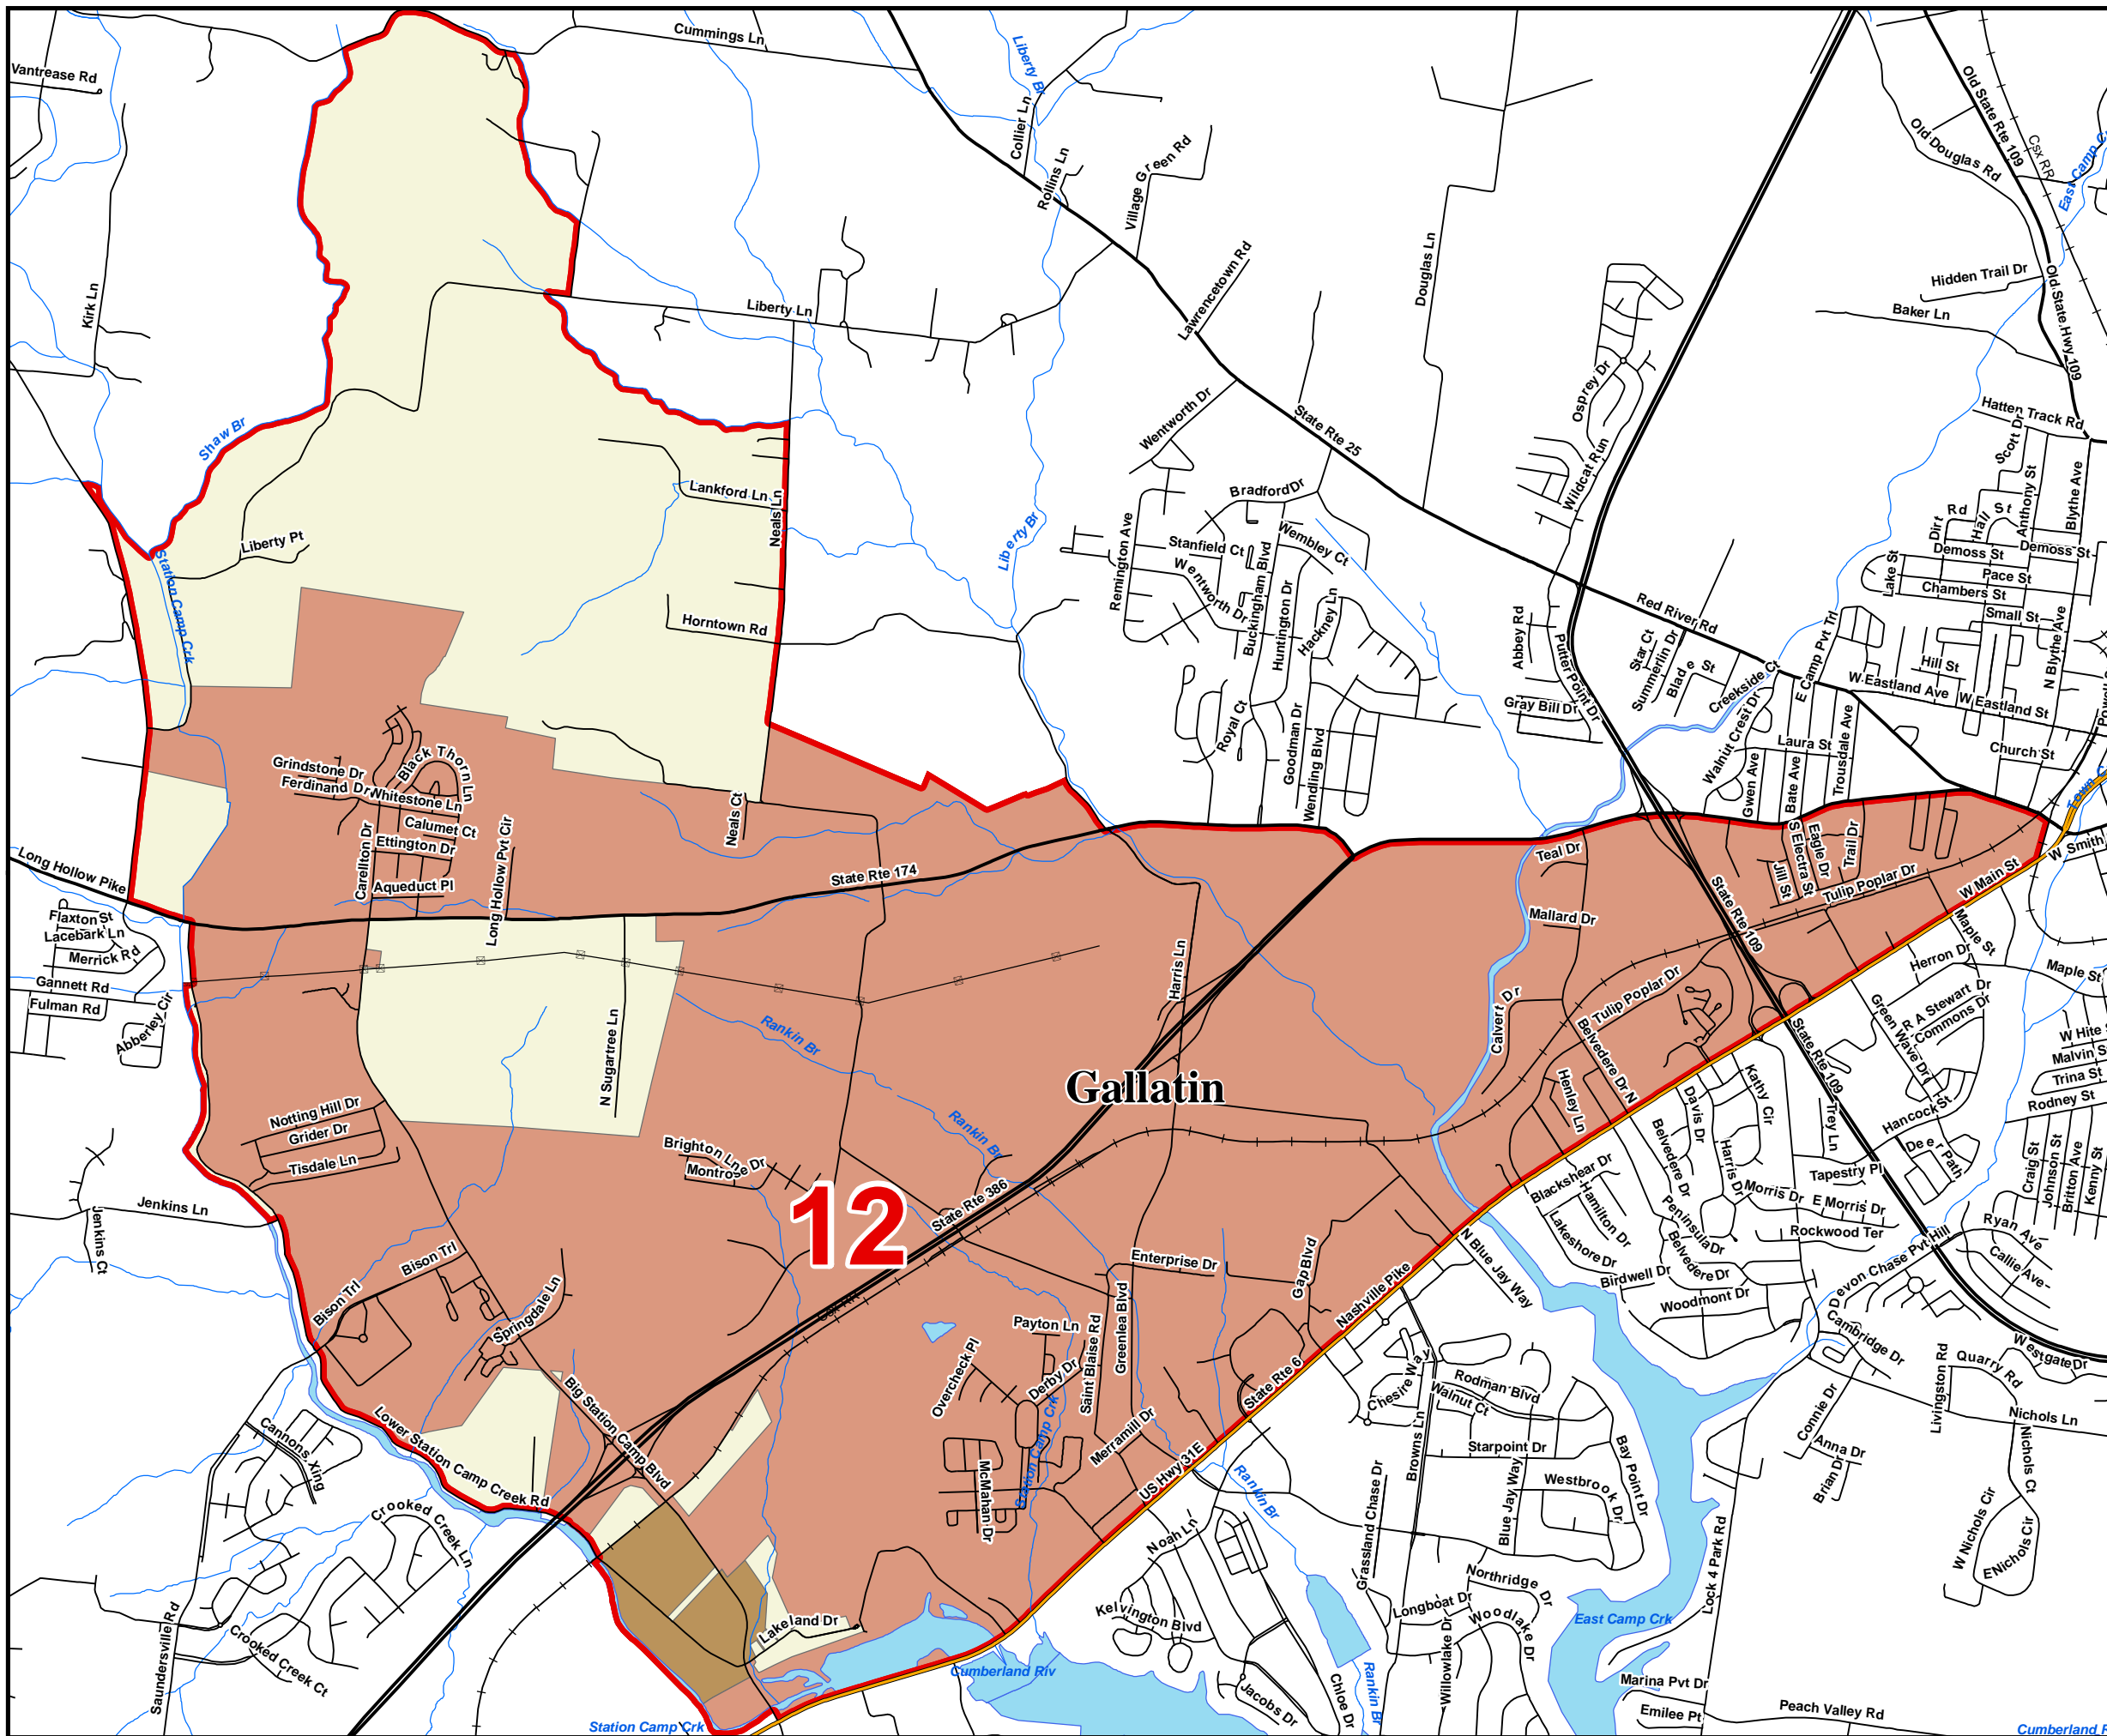

Sumner County County Commission District 12