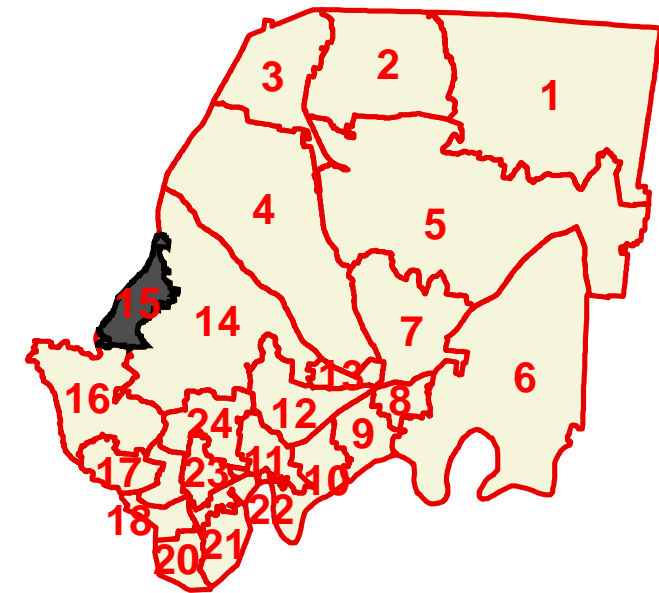

Created On: 12/8/2021

Sumner County County Commission District 13

- County Commission District
- Interstates
- U.S. Highway
- State Highway
- Local Roads
- Railroads
- Pipeline (Incomplete)
- Powerline (Incomplete)
- Stream
- Lakes / Rivers
- City, Town**
- Gallatin
- Goodlettsville
- Hendersonville
- Millersville
- Mitchellville
- Portland
- Westmoreland
- White House
- County

Created On: 12/8/2021

Sumner County County Commission District 14

- County Commission District
- Interstates
- U.S. Highway
- State Highway
- Local Roads
- Railroads
- Pipeline (Incomplete)
- Powerline (Incomplete)
- Stream
- Lakes / Rivers
- City, Town**
- Gallatin
- Goodlettsville
- Hendersonville
- Millersville
- Mitchellville
- Portland
- Westmoreland
- White House
- County

Created On: 12/8/2021

Sumner County County Commission District 15

- County Commission District
- Interstates
- U.S. Highway
- State Highway
- Local Roads
- Railroads
- Pipeline (Incomplete)
- Powerline (Incomplete)
- Stream
- Lakes / Rivers
- City, Town**
- Gallatin
- Goodlettsville
- Hendersonville
- Millersville
- Mitchellville
- Portland
- Westmoreland
- White House
- County