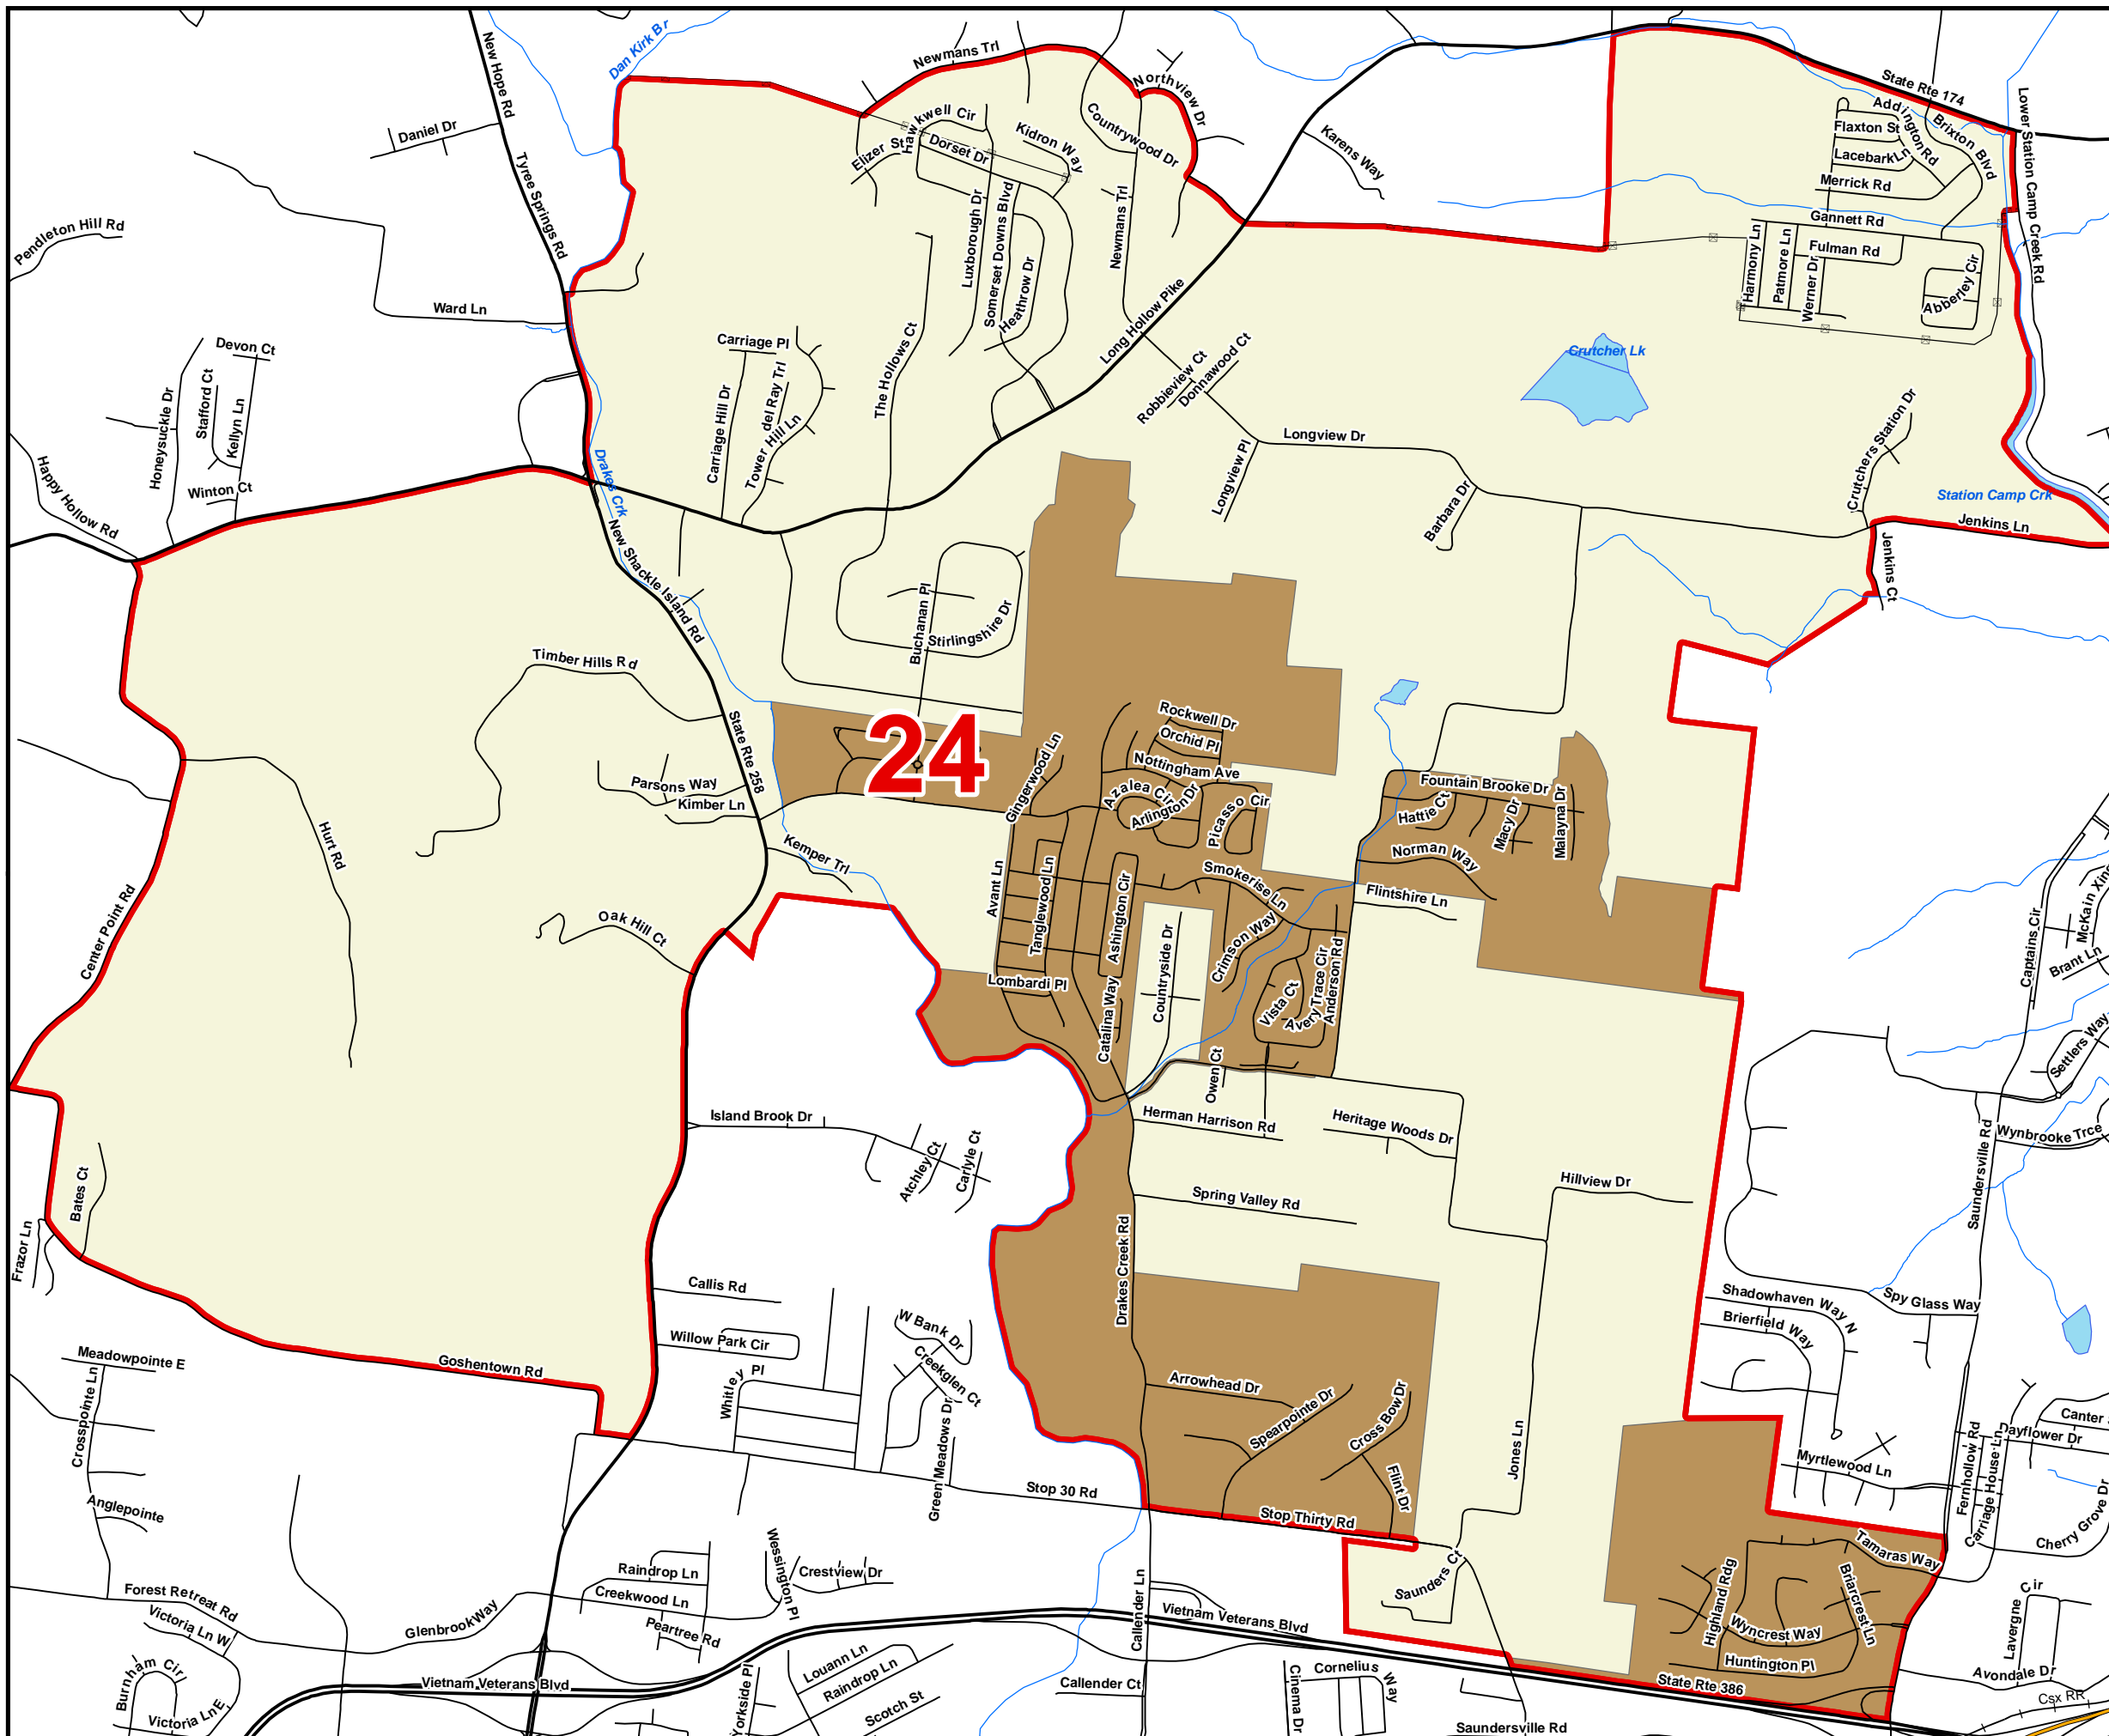

Sumner County County Commission District 24